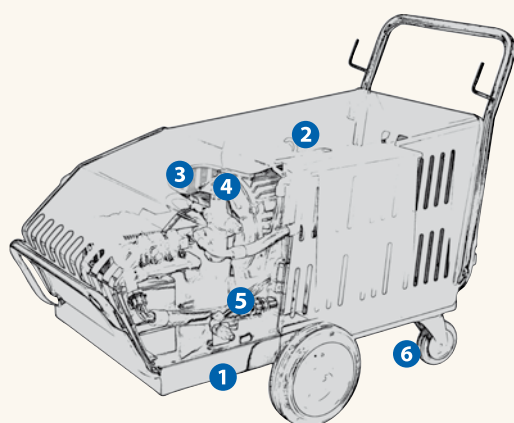

Standard Equipment Accessori Standard

MV940 w/ extension

Gun w/lance - Pistola con prolunga
Cold 350 (50259)

Lance

Lancia
Cold 350 (50261)

HP hose 10m

Tubo HP 10m (SAE100 R1)
Cold 350 (50247)

Wash Nozzles

Ugello 1/4 MEG
Cold 350 (3088) - 2505

RL 80/400

Gun - Pistola
Cold 500 (50260)

Lance

Lancia
Cold 500 (50262)

HP hose 10m

Tubo HP 10m (SAE100 R2)
Cold 500 (50263)

Wash Nozzles

Ugello 1/4 MEG
Cold 500 (3076) - 0004

Optional Accessories Accessori Opzionali

Suction strainer

Suction strainer
Filtro aspirazione
(50031)

Rotopower Pro

Turbo nozzle head
Ugello rotante
Cold 350 (40848)

Rotopower Pro

Turbo nozzle head
Ugello rotante
Cold 500 (40395)

Sigillante

H.P. connection sealing
Frenafletti sigillante per raccordi
(40693)

1. 1 Painted steel frame
   Telaio portante in acciaio verniciato
2. 2 Stainless steel cover
   Carter in acciaio inox
3. 3 1000 bar pressure gauge, only for Cold 500 model
   Manometro 1000 bar, per mod. Cold 500
4. 4 Adjustable pressure
   Pressione regolabile
5. 5 Built-in detergent injector, only for Cold 350 model
   Aspirazione detergente incorporata, per mod. Cold 350
6. 6 Parking brake
   Freno di stazionamento