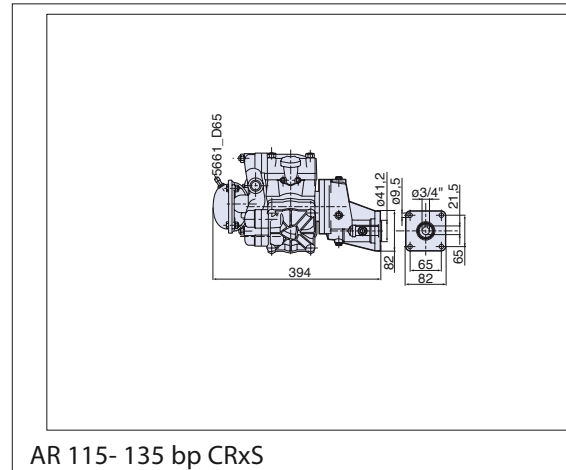

AR 115 - 135 bp

DIMENSIONS • DIMENSIONI

5661_D06

<p style="font-size: 24px; margin: 0;">AR 115 bp</p> <p style="font-size: 24px; margin: 0;">AR 135 bp</p>	<p style="font-size: 18px; margin: 0;">Pumps</p> <p style="font-size: 18px; margin: 0;">Pompe</p>
---	---

AR 115- 135 bp CRxS

Please note: specifications are subject to change for improvement without notice.
 © Apr 2007 by AnnoviReverberi spa