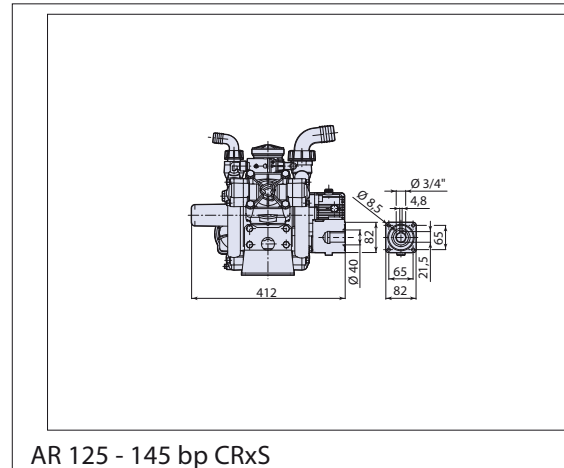

AR 125 - 145 bp

DIMENSIONS • DIMENSIONI 5661_DA1

<p>AR 125 bp AR 145 bp</p>	<p>Pumps Pompe</p>
--------------------------------	------------------------

AR 125 - 145 bp CRxS

Please note: specifications are subject to change for improvement without notice.
© Apr 2007 by AnnoviReverberi spa