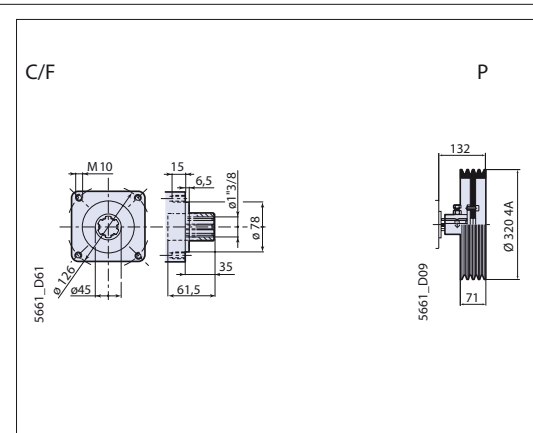

AR 125 - 145 bp

DIMENSIONS • DIMENSIONI 5661_DA1

<p>AR 125 bp AR 145 bp</p>	<p>Pumps Pompe</p>
--------------------------------	------------------------

AR 125 - 145 bp CRxS

Please note: specifications are subject to change for improvement without notice.
© Apr 2007 by AnnoviReverberi spa