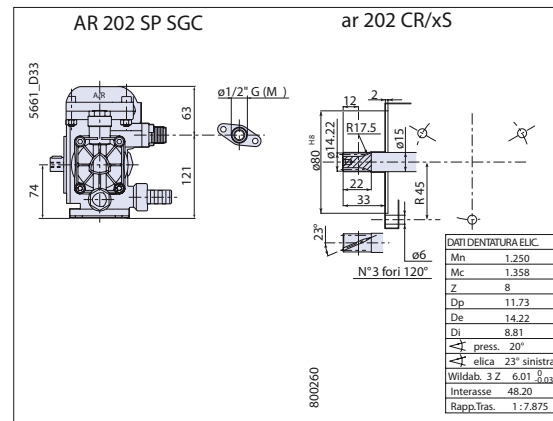

AR 202 VRI

DIMENSIONS • DIMENSIONI

5661_D15

Pumps
Pompe

Please note: specifications are subject to change for improvement without notice.
© Apr 2007 by AnnoviReverberi spa