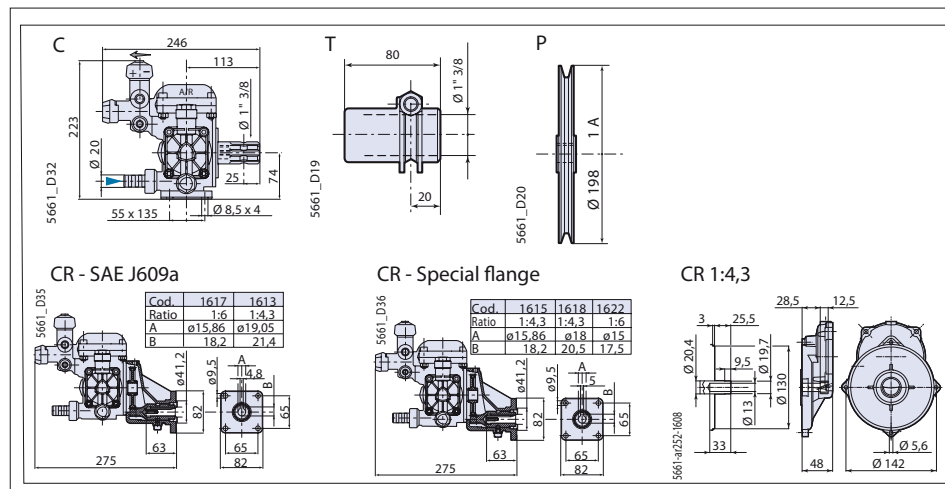

AR 202 VRI

DIMENSIONS • DIMENSIONI

5661_D15

Pumps
Pompe

Please note: specifications are subject to change for improvement without notice.
© Apr 2007 by AnnoviReverberi spa