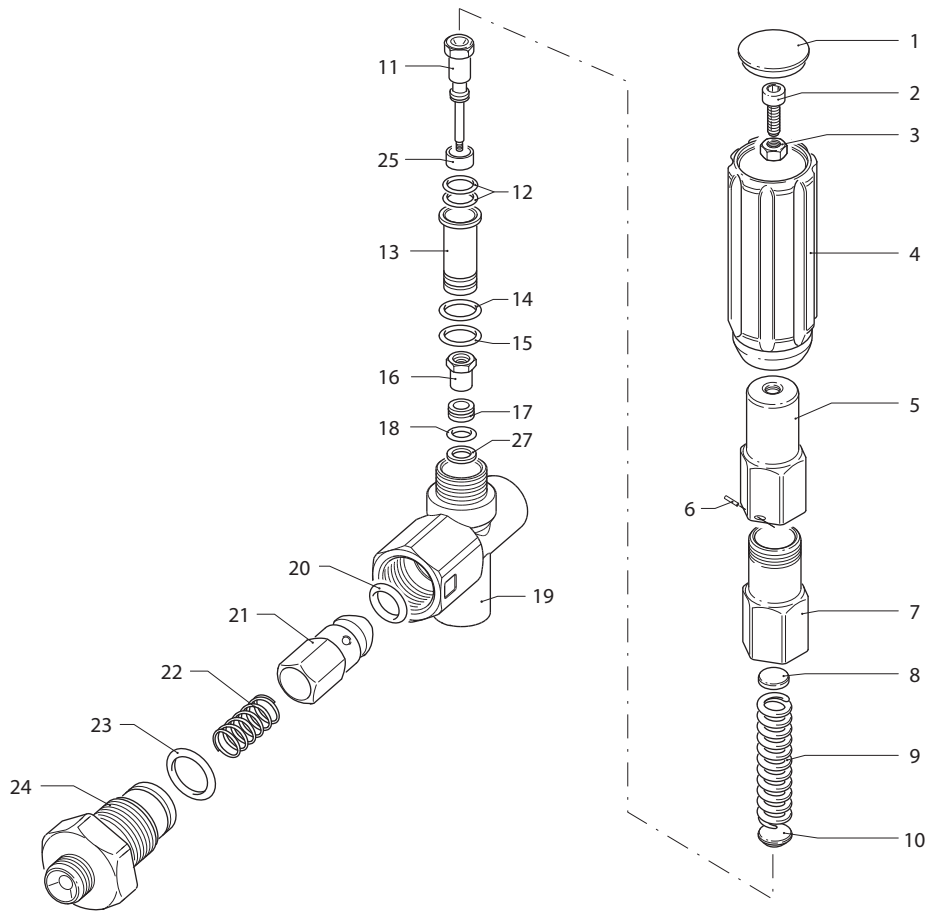

UN002253-AV

KIT RICAMBI / PART KITS

UN002254-AV