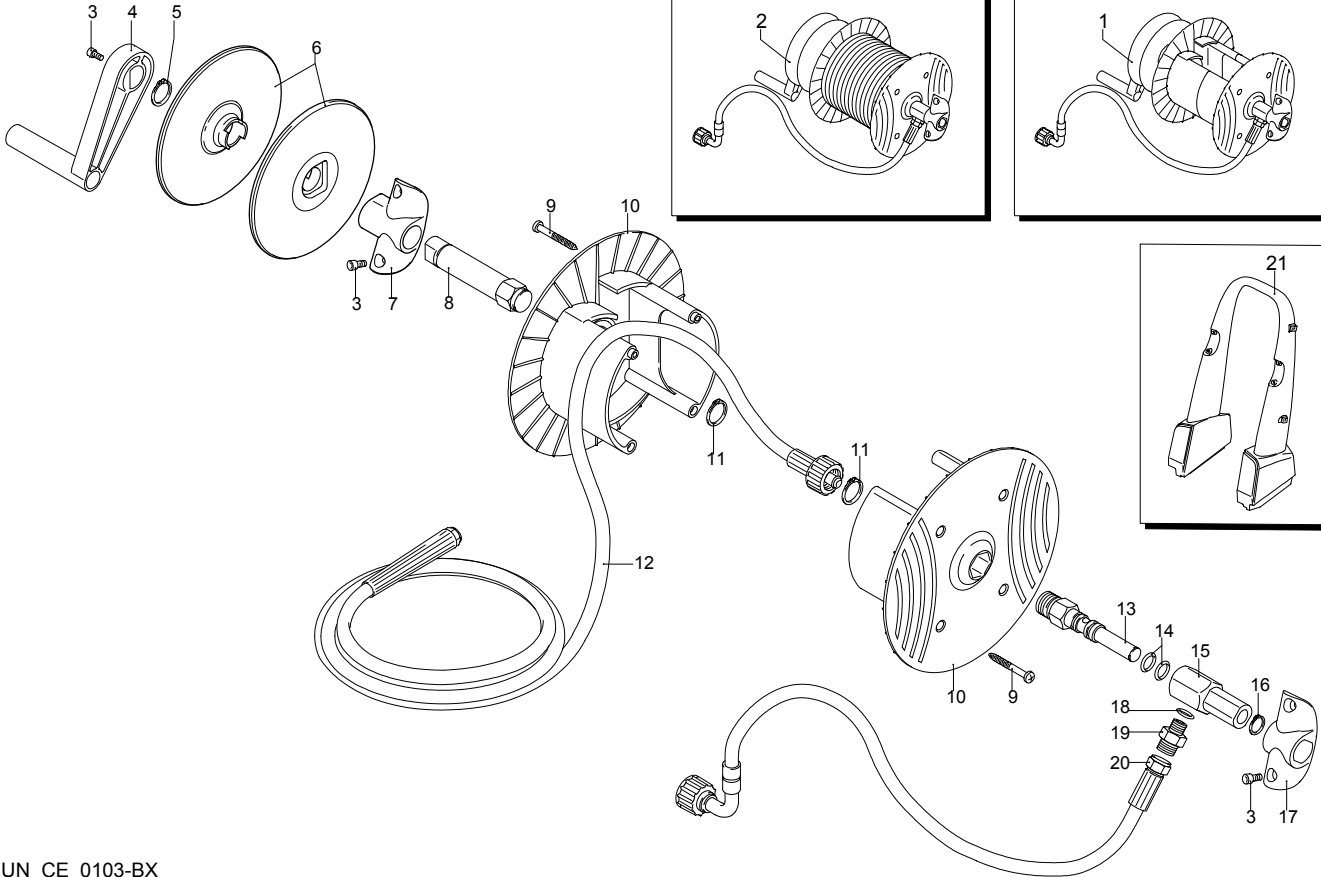

# Model 965 RLW

Serial number:

Code:

Electrical connection: **400 V - 50 Hz - 3 ~**

Pos.	Code	Description	Q.ty
1	1700110	O-ring	1
2	1700080	Plate	1
3	1940410	O-ring	1
4	1700960	Mini-contactor	1
5	1261570	Screw	4
6	2360590	Box	1
7	1460460	Screw	4
8	1700590	Nut	1
9	2021560	Cable	1
10	1700930	Cover	1
11	2360730	Switch	1
12	880270	O-ring	1
13	1382380	Cable gland	1
14	1261560	Screw	4
15	1080190	O-ring	4
16	1700640	Cable	1
17	44038	Motor	1

# Model 965 RLW

Serial number:

Code:

Electrical connection:

Pos.	Code	Description	Q.ty
1	40646	Hose reel assembly	1
2	40681	Hose reel assembly	1
3	2360360	Screw	1
4	2360150	Lever	2
5	650500	Ring	1
6	2360190	Plate	1
7	2360160	Bracket	1
8	2360280	Hub pin	1
9	1681280	Screw	4
10	2360230	Plate	2
11	380420	Ring	2
12	2360260	High pressure hose	1
13	2360210	Hub pin	1
14	390080	O-ring	2
15	2360220	Fitting	1
16	2360320	Ring	1
17	2360080	Bracket	1
18	820510	O-ring	1
19	2360310	Fitting	1
20	2360250	High pressure hose	1
21	2360020	Handle	1