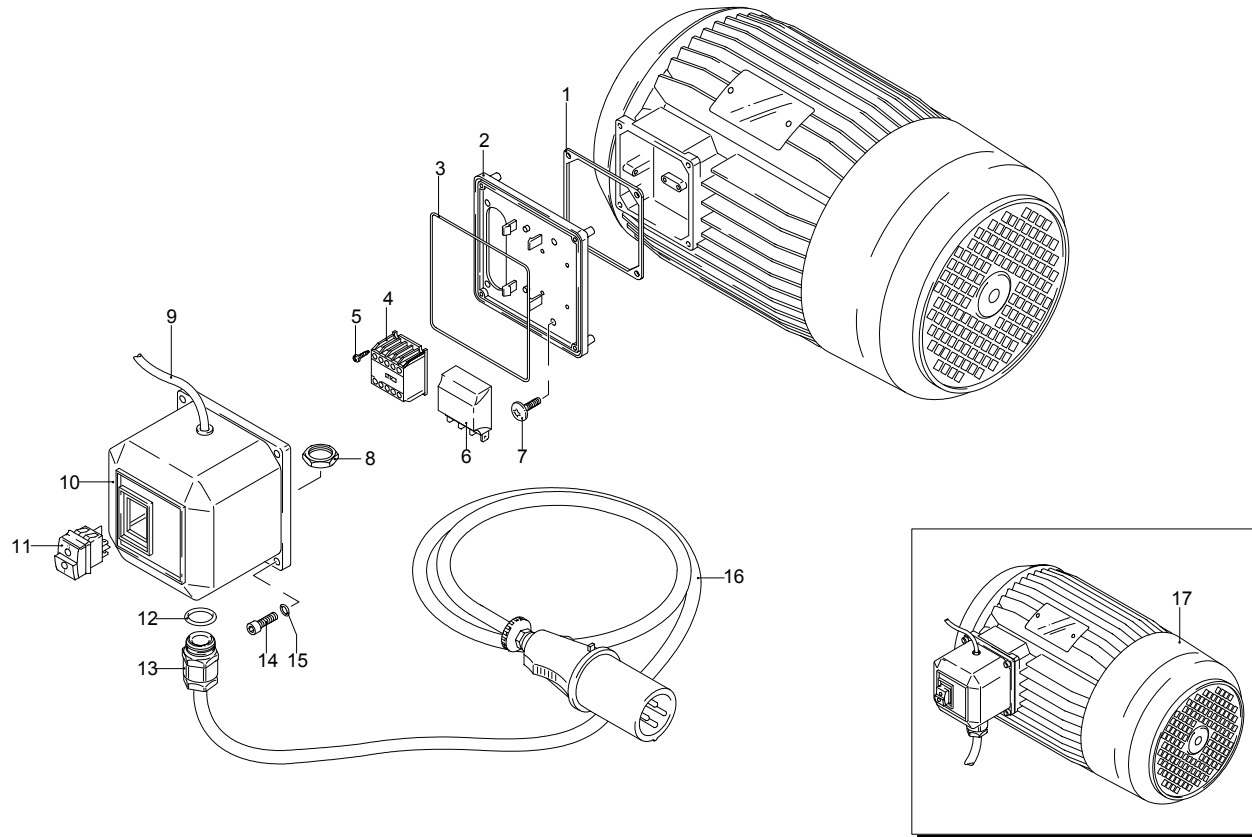

Model 965 RLW

Serial number:

Code:

Electrical connection: **400 V - 50 Hz - 3 ~**

Pos.	Code	Description	Q.ty
1	1700110	O-ring	1
2	1700080	Plate	1
3	1940410	O-ring	1
4	1700960	Mini-contactor	1
5	1261570	Screw	4
6	2360590	Box	1
7	1460460	Screw	4
8	1700590	Nut	1
9	2021560	Cable	1
10	1700930	Cover	1
11	2360730	Switch	1
12	880270	O-ring	1
13	1382380	Cable gland	1
14	1261560	Screw	4
15	1080190	O-ring	4
16	1700640	Cable	1
17	44038	Motor	1