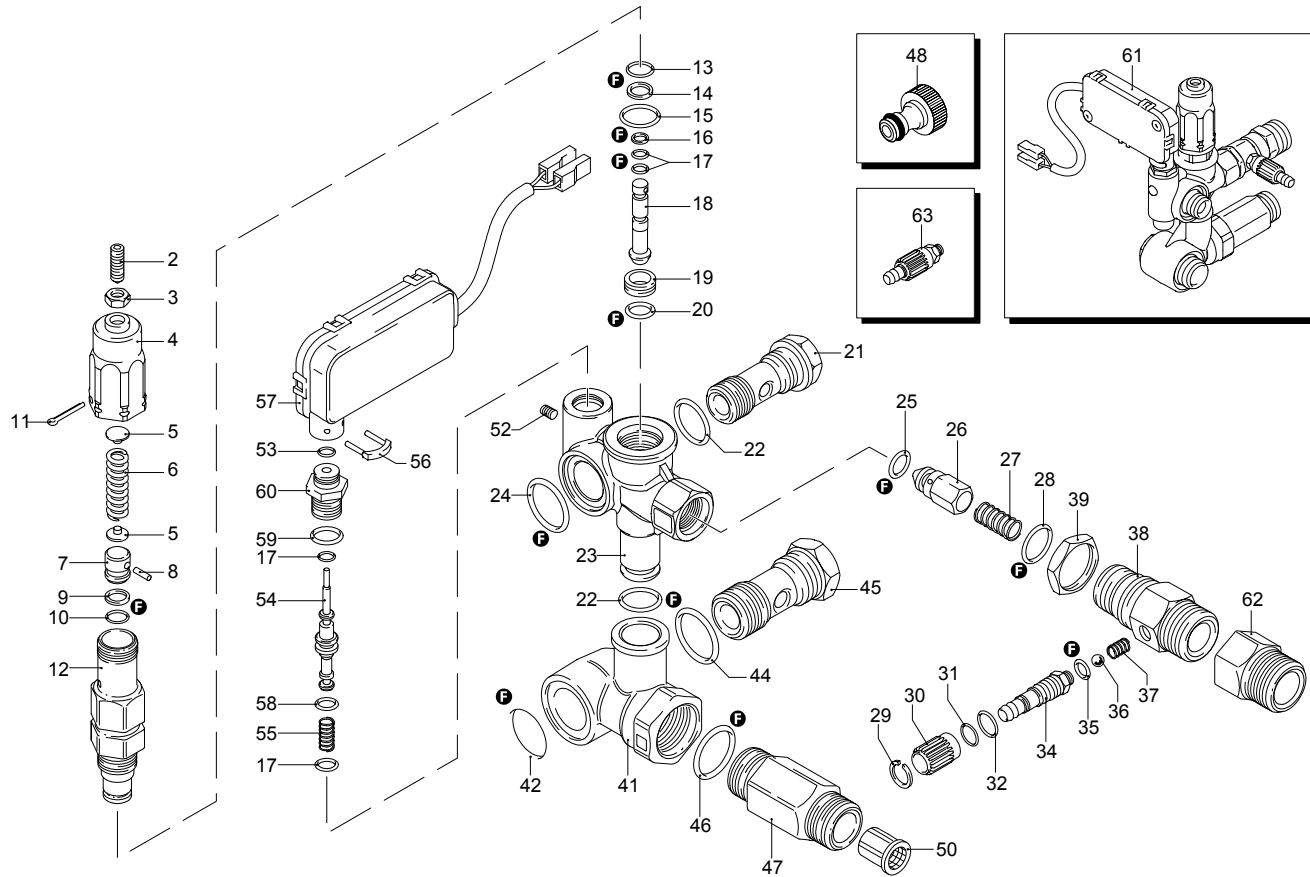

Model 965 RLW

Serial number:

Code:

Electrical connection: **400 V - 50 Hz - 3 ~**

UN_CE_0219-JX

Pos.	Code	Description	Q.ty
2	392840	Screw	1
3	1980300	Nut	1
4	2500540	Insert	1
5	1980220	Wobble plate	2
6	1271070	Spring	1
7	1080041	Piston	1
8	1080070	Pin	1
9	1080401	Ring	1
10	1080250	O-ring	1
11	2500550	Split pin	1
12	1980210	Piston guide	1
13	740290	O-ring	1
14	800560	O-ring	1
15	880830	O-ring	1
16	1271170	Ring	1
17	1080190	O-ring	4
18	1271160	Piston	1
19	2460420	Seat	1
20	1080250	O-ring	1
21	1540270	Screw	1
22	390080	O-ring	2
23	1540660	Valve body	1
24	1140450	O-ring	1
25	1460430	O-ring	1
26	1540170	Shutter	1
27	1080091	Spring	1
28	394280	O-ring	1
29	1560660	Ring	1
30	1560680	Knob	1
31	480560	O-ring	1
32	800560	O-ring	1
34	1560650	Hose tail	1
35	480480	O-ring	1
36	1250280	Ball	1
37	1560520	Spring	1
38	2360770	Fitting	1
39	1540300	Nut	1
41	1540280	Suction fitting	1
42	1540630	O-ring	1
44	880270	O-ring	1
45	2260420	Screw	1
46	480440	O-ring	1
47	1560900	Fitting	1
48	40393	Fitting	1
50	1340260	Filter	1
52	1981190	Screw	1
53	1260820	O-ring	1
54	1540881	Pin	1
55	1981320	Spring	1
56	2022200	Fork	1
57	2029758	TSS box assembly	1
58	660190	O-ring	1
59	880840	O-ring	1
60	1540870	Fitting	1
61	22873	Valve	1
62	1123960	Fitting	1
63	1569206	IDR assembly	1
F	2812	Gasket kit	1