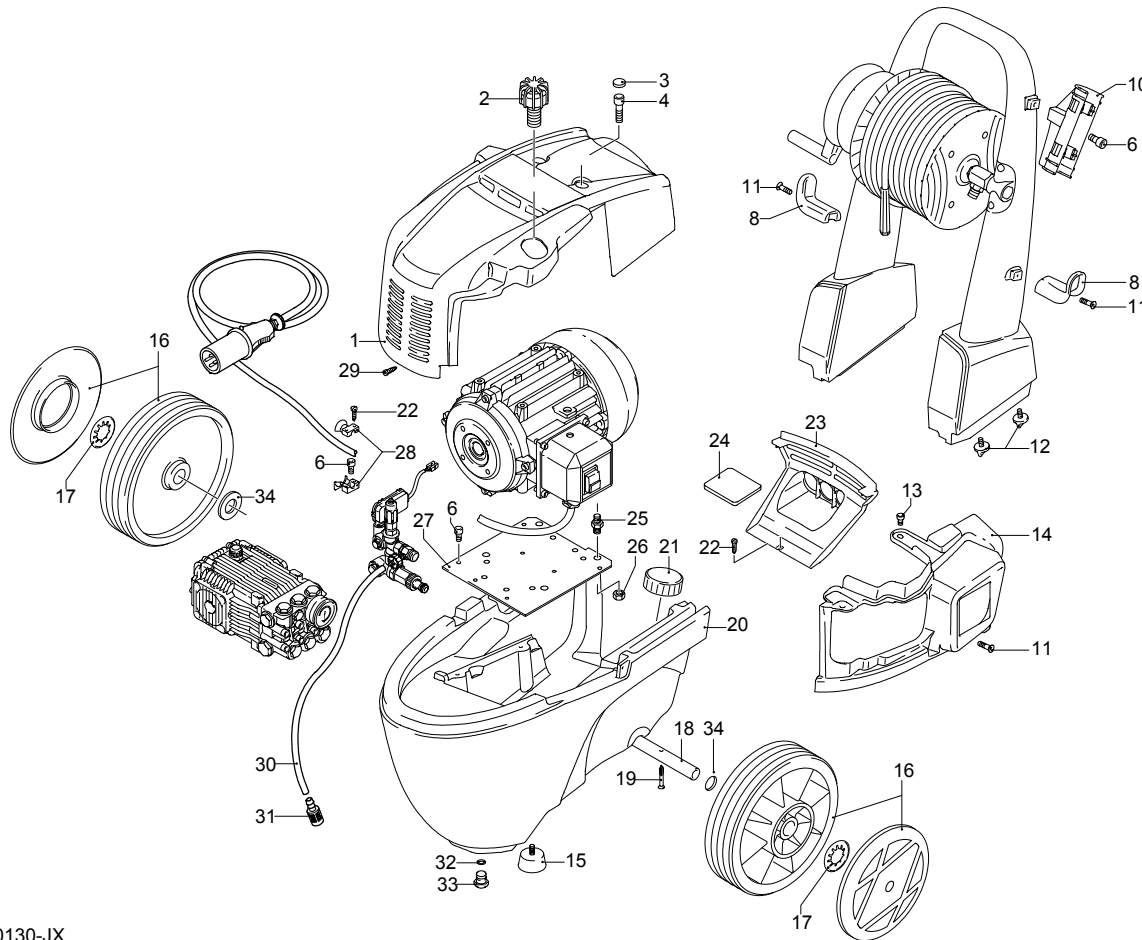

# Model 965 RLW

Serial number:

Code:

Electrical connection: **400 V - 50 Hz - 3 ~**

UN\_CE\_0130-JX

Pos.	Code	Description	Q.ty
1	2360542	Blue casing	1
2	2360760	Knob	1
3	1270910	Plug	2
4	850250	Screw	2
6	2360360	Screw	7
8	2360090	Hook	2
10	2360100	Support	1
11	2100300	Screw	3
12	2360720	Knob	4
13	850250	Screw	2
14	2360552	Blue casing	1
15	2360780	Vibration damper	2
16	2360571	Wheel	2
17	380620	Washer	2
18	2360560	Axle	1
19	1470220	Screw	2
20	2360010	Base	1
21	91680930	Plug	1
22	2000110	Screw	3
23	2360040	Black casing	1
24	2360370	Gasket	1
25	2360580	Stud bolt	4
26	380240	Ring	4
27	2360052	Plate	1
28	2360110	Clamp	1
29	2360710	Screw	1
30	1270960	Detergent hose	1
31	2000230	Filter	1
32	2000240	O-ring	1
33	1682420	Plug	1
34	380570	Washer	2