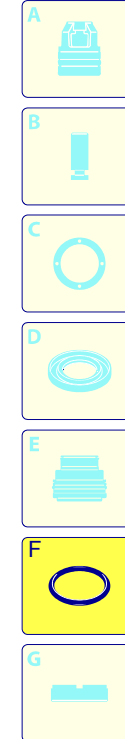

Model 965 RLW

Serial number:

Code:

Electrical connection: **400 V - 50 Hz - 3 ~**

UN_CE_0219-JX

Pos.	Code	Description	Q.ty
2	392840	Screw	1
3	1980300	Nut	1
4	2500540	Insert	1
5	1980220	Wobble plate	2
6	1271070	Spring	1
7	1080041	Piston	1
8	1080070	Pin	1
9	1080401	Ring	1
10	1080250	O-ring	1
11	2500550	Split pin	1
12	1980210	Piston guide	1
13	740290	O-ring	1
14	800560	O-ring	1
15	880830	O-ring	1
16	1271170	Ring	1
17	1080190	O-ring	4
18	1271160	Piston	1
19	2460420	Seat	1
20	1080250	O-ring	1
21	1540270	Screw	1
22	390080	O-ring	2
23	1540660	Valve body	1
24	1140450	O-ring	1
25	1460430	O-ring	1
26	1540170	Shutter	1
27	1080091	Spring	1
28	394280	O-ring	1
29	1560660	Ring	1
30	1560680	Knob	1
31	480560	O-ring	1
32	800560	O-ring	1
34	1560650	Hose tail	1
35	480480	O-ring	1
36	1250280	Ball	1
37	1560520	Spring	1
38	2360770	Fitting	1
39	1540300	Nut	1
41	1540280	Suction fitting	1
42	1540630	O-ring	1
44	880270	O-ring	1
45	2260420	Screw	1
46	480440	O-ring	1
47	1560900	Fitting	1
48	40393	Fitting	1
50	1340260	Filter	1
52	1981190	Screw	1
53	1260820	O-ring	1
54	1540881	Pin	1
55	1981320	Spring	1
56	2022200	Fork	1
57	2029758	TSS box assembly	1
58	660190	O-ring	1
59	880840	O-ring	1
60	1540870	Fitting	1
61	22873	Valve	1
62	1123960	Fitting	1
63	1569206	IDR assembly	1
F	2812	Gasket kit	1