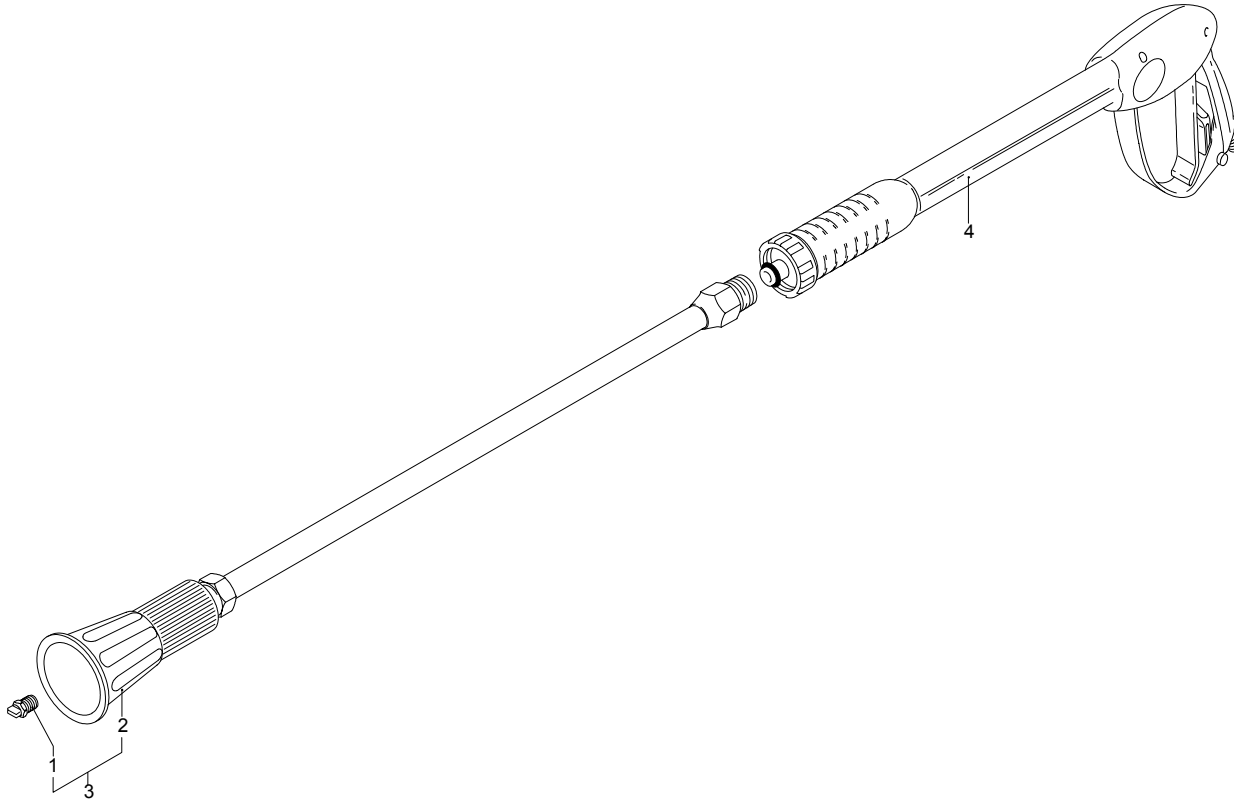

# Model 965 RLW

Serial number:

Code:

Electrical connection:

Pos.	Code	Description	Q.ty
1	40646	Hose reel assembly	1
2	40681	Hose reel assembly	1
3	2360360	Screw	1
4	2360150	Lever	2
5	650500	Ring	1
6	2360190	Plate	1
7	2360160	Bracket	1
8	2360280	Hub pin	1
9	1681280	Screw	4
10	2360230	Plate	2
11	380420	Ring	2
12	2360260	High pressure hose	1
13	2360210	Hub pin	1
14	390080	O-ring	2
15	2360220	Fitting	1
16	2360320	Ring	1
17	2360080	Bracket	1
18	820510	O-ring	1
19	2360310	Fitting	1
20	2360250	High pressure hose	1
21	2360020	Handle	1

# Model 965 RLW

Serial number:

Code:

Electrical connection:

UN\_CE\_0124-BX

Pos.	Code	Description	Q.ty
1	3157	Nozzle	1
2	40541	Lance+lance head without nozzle	1
3	40708	Lance+lance head	1
4	40770	Gun	1