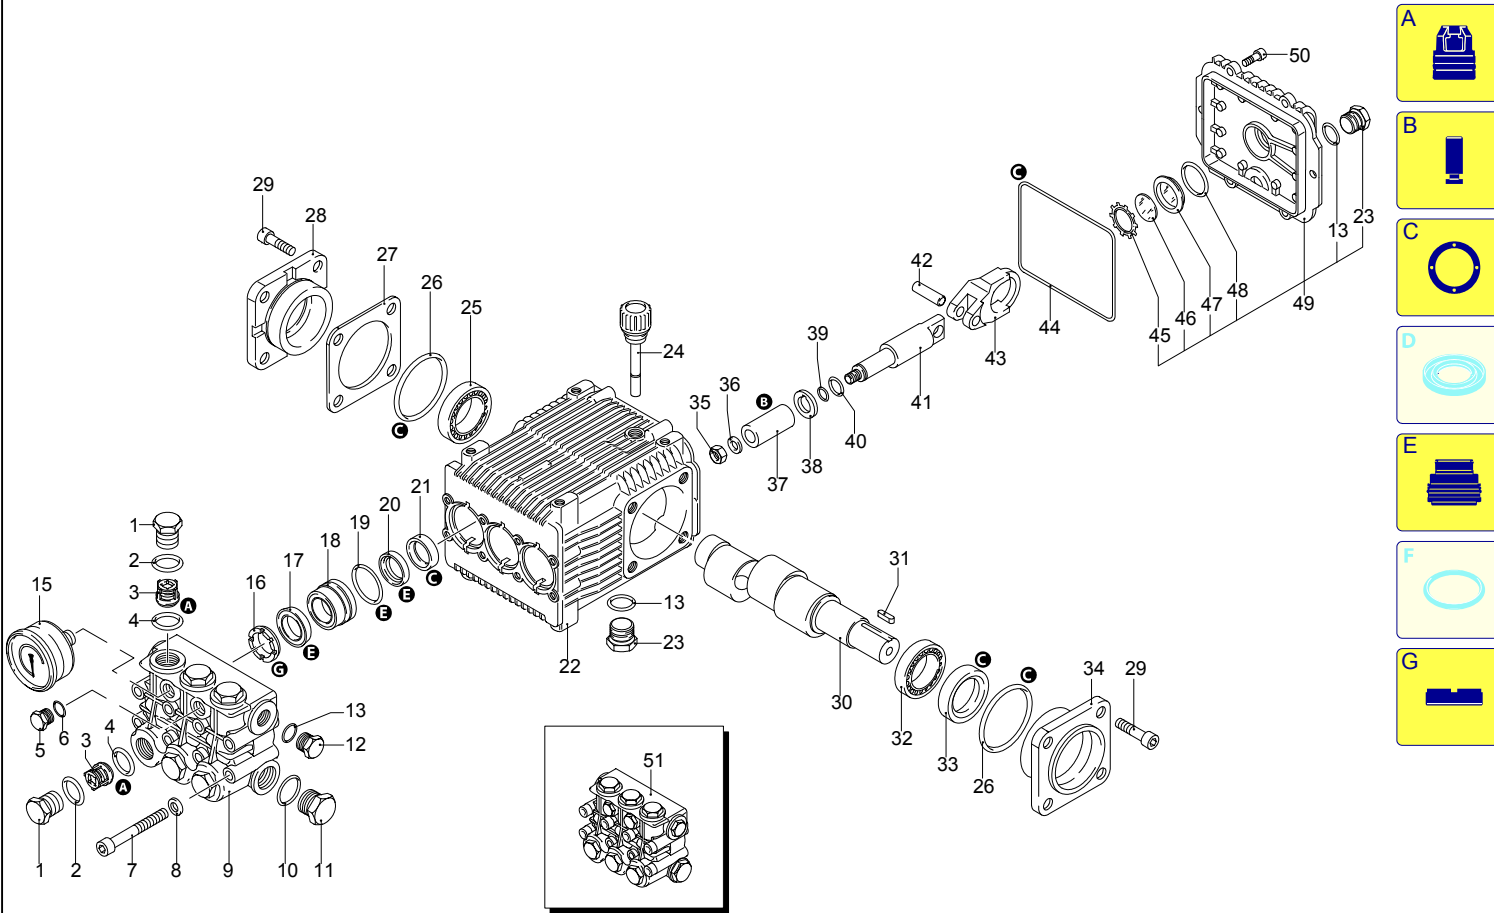

Model 965 RLW

Serial number:

Code:

Electrical connection:

UN_CE_0113-JX

Pos.	Code	Description	Q.ty
1	960090	Plug	6
2	960160	O-ring	6
3	1389051	Valve	6
4	880830	O-ring	6
5	880581	Plug	2
6	820510	O-ring	2
7	820150	Screw	8
8	1381850	Washer	8
9	1380020	Head	1
10	180101	O-ring	1
11	820361	Plug	1
12	1980740	Plug	1
13	740290	O-ring	3
15	1381580	Pressure gauge	1
16	840320	Ring	3
17	840330	Water seal	3
18	1380160	Piston guide	3
19	961240	O-ring	3
20	840340	Water seal	3
21	1383130	Oil seal	3
22	1382770	Pump body	1
23	1980740	Plug	2
24	880130	Plug	1
25	2280240	Bearing	1
26	640030	O-ring	2
27	1380530	Shim 0.25 mm	1
27	1380130	Shim 0.20 mm	1
27	1380120	Shim 0.10 mm	1
27	1382810	Shim 0.05 mm	1
28	1380050	Support	1
29	850370	Screw	8
30	2280070	Shaft	1
31	1380520	Key	1
32	840370	Bearing	1
33	180340	Gasket	1
34	1380040	Support	1
35	962010	Nut	3
36	962000	Washer	3
37	1382360	Piston	3
38	1380950	Plate	3
39	600180	O-ring	3
40	1080401	Ring	3
41	1380920	Pin	3
42	1380060	Pin	3
43	1383050	Connecting-rod	3
44	1780510	O-ring	1
45	1260430	Ring	1
46	1780690	Plate	1
47	1260250	Level gauge	1
48	1140450	O-ring	1
49	1789010	Cover	1
50	1343510	Screw	6
51	1389216	Head assembly	1
A	2864	Valve kit	1
B	2757	Piston kit	1
C	1855	Oil seal kit	1
E	1857	Water seal kit	1
G	1829	Support ring kit	1