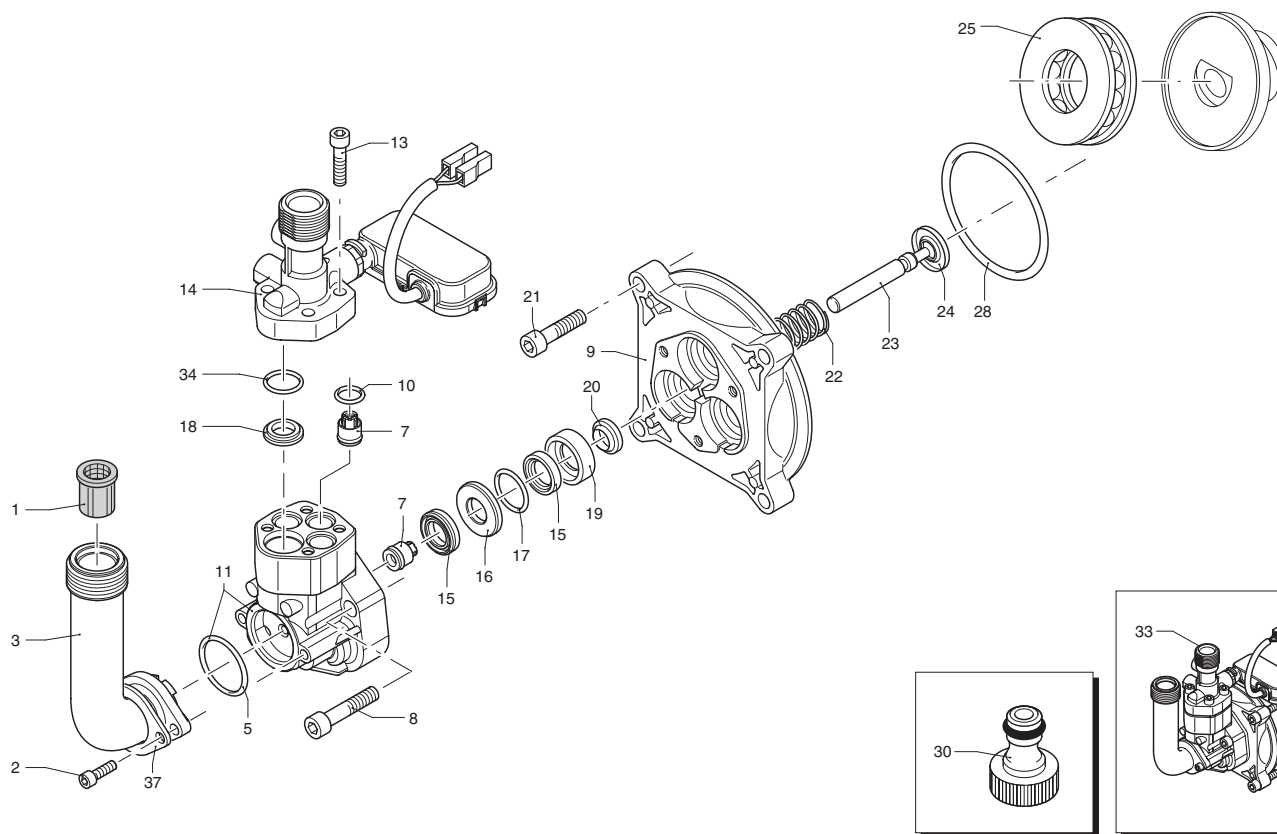

UN002306-LA

KIT RICAMBI / PART KITS

UN002307-LA