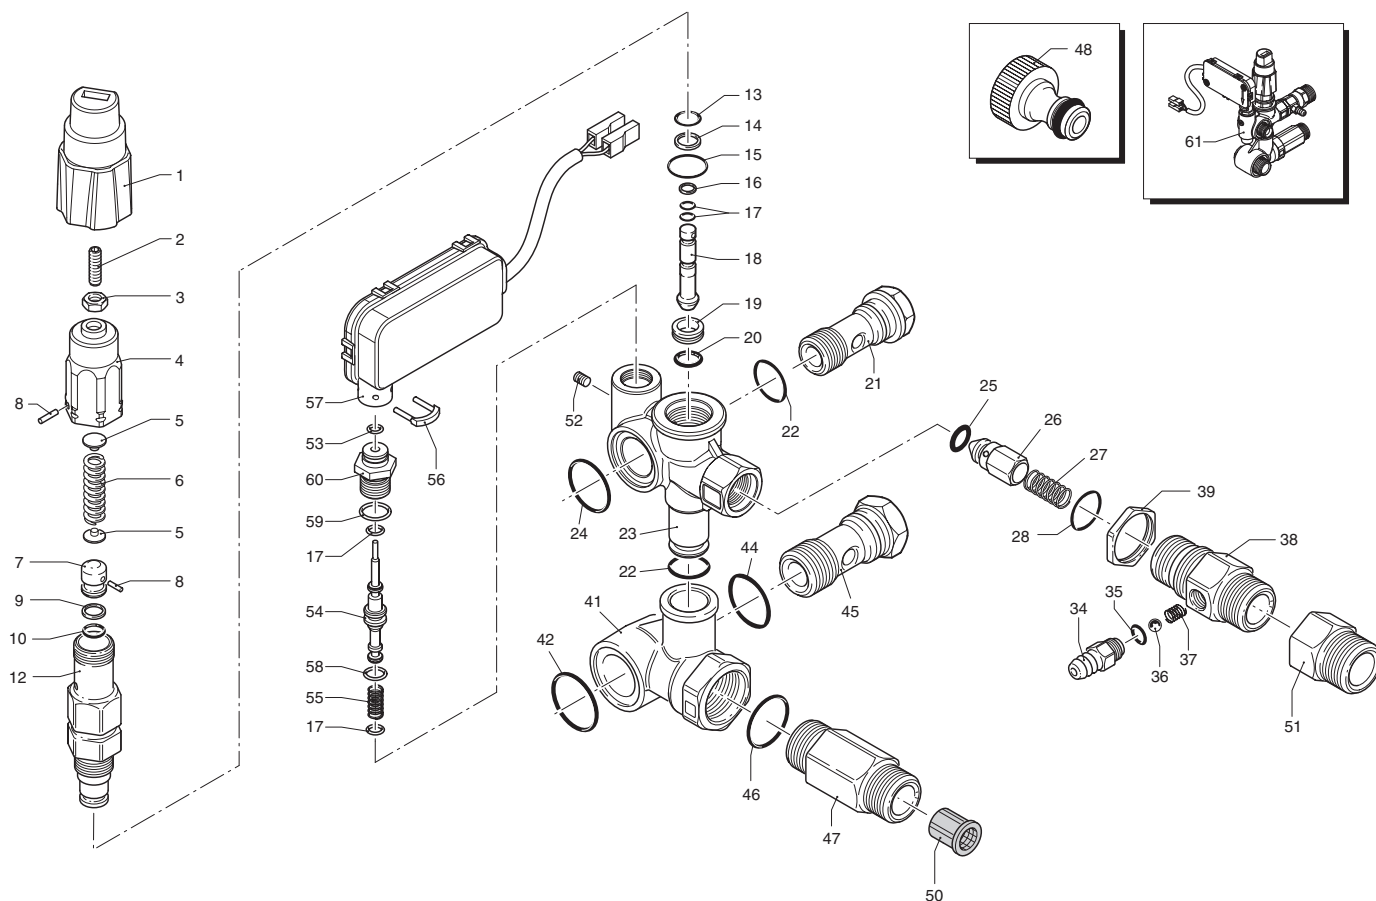

UN002409-LA

KIT RICAMBI / PART KITS

UN002408-LA