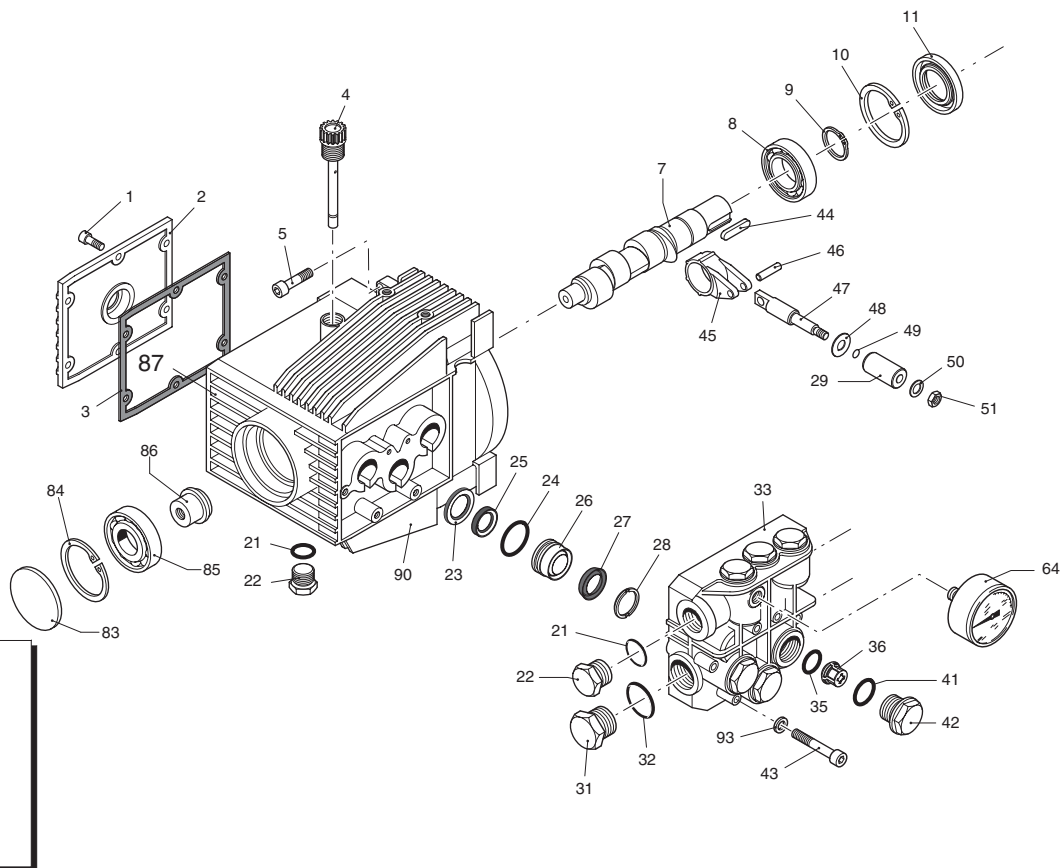

UN002360-LA

KIT RICAMBI / PART KITS

UN002361-LA