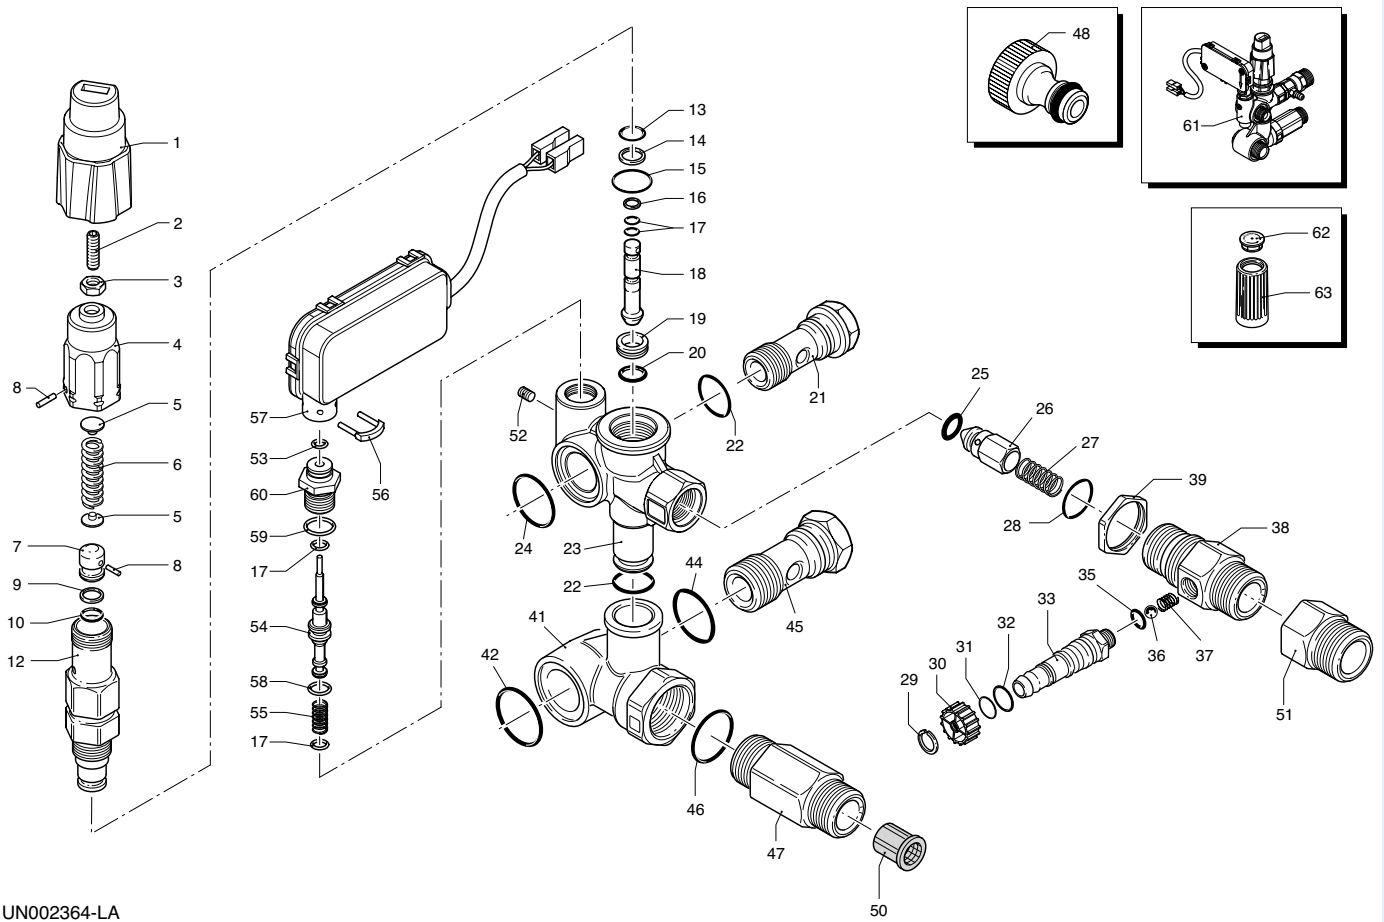

UN002364-LA

KIT RICAMBI / PART KITS

UN002365-LA