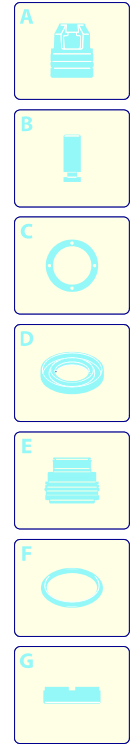

Model PW 1700 SPM PLUS

Version:

Serial number:

Code: **12841**

01/02/2010

Validity	Pos.	Code	Description	Q
	1	3080620	Grille	1
	2	3080630	Grille	1
	3	3082800	Orange casing	1
	4	3080270	Door	1
	5	3080260	Door	1
	6	3080170	Box	1
	7	3081220	Electric pump assembly	1
	8	3082910	Base	1
	9	3080150	Wheel	2
	10	3080580	Cable gland	1
	11	3080230	Handle	1
	12	3080280	Accessories carrier	1
	13	3080190	Accessories carrier	1
	14	3080210	Handle	1
	15	3080680	Knob	1
	16	3080220	Lever	1
	17	3080200	Plate	2
	18	3081280	TSS kit	1
	19	3081270	Piston + seals kit	1
	20	3081290	Valves + seals kit	1
	21	3082600	Brush kit for motor	1
	22	3082360	Cable	1
	23	3082130	Water coupling kit	1

Model PW 1700 SPM PLUS

Version:

Serial number:

Code: **12841**

01/02/2010

Validity	Pos.	Code	Description	Q
	1	50975	Lance+lance head	1
	2	50976	Lance+rotopower	1
	3	3082320	Roller brush	1
	4	50972	Tank	1
	5	50991	Gun	1
	6	50969	High pressure hose	1
	7	40788	Adaptor	1
	8	3082860	Extension	1
	9	40780	Mini patio brush	1