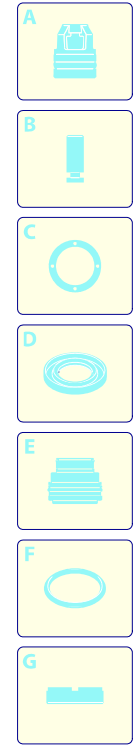

Model PW 1700 SPM PLUS

Version:

Serial number:

Code: **12841**

01/02/2010

Validity	Pos.	Code	Description	Q
	1	3080620	Grille	1
	2	3080630	Grille	1
	3	3082800	Orange casing	1
	4	3080270	Door	1
	5	3080260	Door	1
	6	3080170	Box	1
	7	3081220	Electric pump assembly	1
	8	3082910	Base	1
	9	3080150	Wheel	2
	10	3080580	Cable gland	1
	11	3080230	Handle	1
	12	3080280	Accessories carrier	1
	13	3080190	Accessories carrier	1
	14	3080210	Handle	1
	15	3080680	Knob	1
	16	3080220	Lever	1
	17	3080200	Plate	2
	18	3081280	TSS kit	1
	19	3081270	Piston + seals kit	1
	20	3081290	Valves + seals kit	1
	21	3082600	Brush kit for motor	1
	22	3082360	Cable	1
	23	3082130	Water coupling kit	1

Model PW 1700 SPM PLUS

Version:

Serial number:

Code: **12841**

01/02/2010

Validity	Pos.	Code	Description	Q
	1	50975	Lance+lance head	1
	2	50976	Lance+rotopower	1
	3	3082320	Roller brush	1
	4	50972	Tank	1
	5	50991	Gun	1
	6	50969	High pressure hose	1
	7	40788	Adaptor	1
	8	3082860	Extension	1
	9	40780	Mini patio brush	1