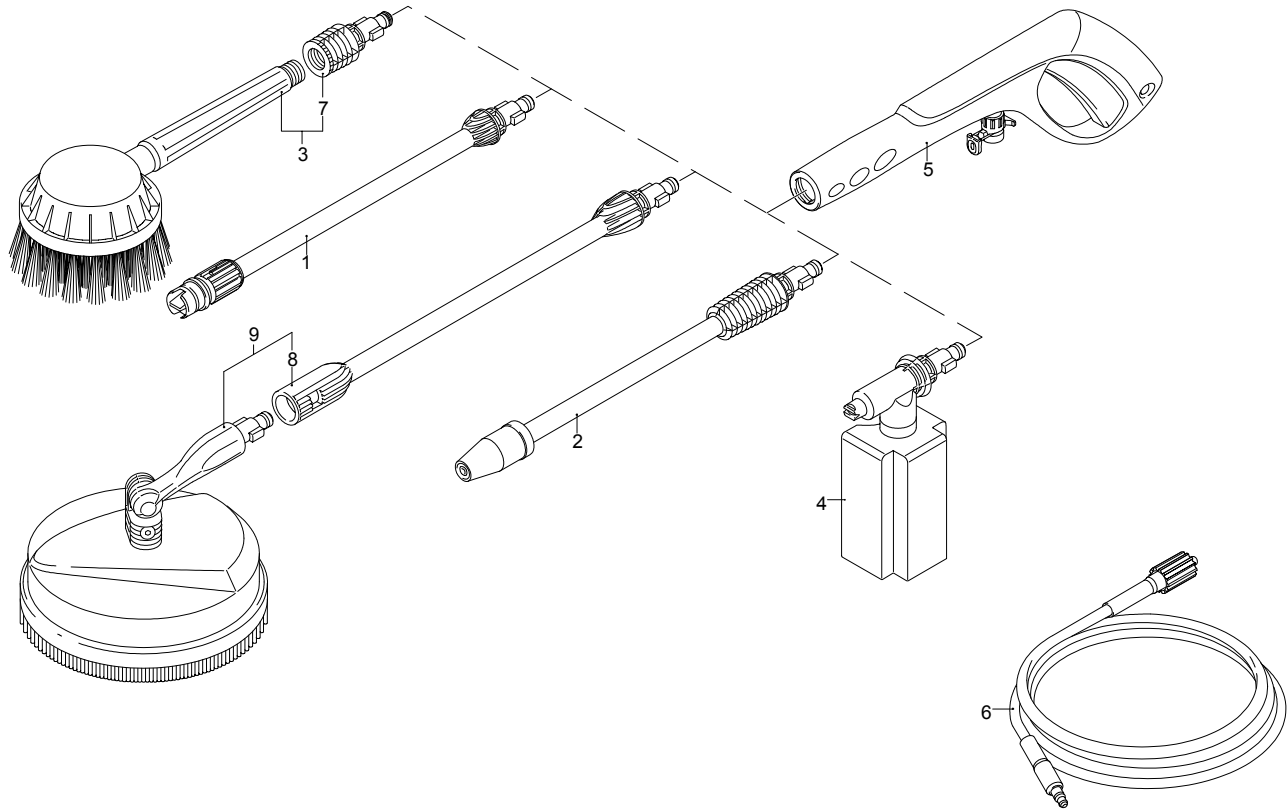

Model PW 1700 SPM PLUS

Version:

Serial number:

Code: **12841**

01/02/2010

Validity	Pos.	Code	Description	Q
	1	3080620	Grille	1
	2	3080630	Grille	1
	3	3082800	Orange casing	1
	4	3080270	Door	1
	5	3080260	Door	1
	6	3080170	Box	1
	7	3081220	Electric pump assembly	1
	8	3082910	Base	1
	9	3080150	Wheel	2
	10	3080580	Cable gland	1
	11	3080230	Handle	1
	12	3080280	Accessories carrier	1
	13	3080190	Accessories carrier	1
	14	3080210	Handle	1
	15	3080680	Knob	1
	16	3080220	Lever	1
	17	3080200	Plate	2
	18	3081280	TSS kit	1
	19	3081270	Piston + seals kit	1
	20	3081290	Valves + seals kit	1
	21	3082600	Brush kit for motor	1
	22	3082360	Cable	1
	23	3082130	Water coupling kit	1

Model PW 1700 SPM PLUS

Version:

Serial number:

Code: **12841**

01/02/2010

Validity	Pos.	Code	Description	Q
	1	50975	Lance+lance head	1
	2	50976	Lance+rotopower	1
	3	3082320	Roller brush	1
	4	50972	Tank	1
	5	50991	Gun	1
	6	50969	High pressure hose	1
	7	40788	Adaptor	1
	8	3082860	Extension	1
	9	40780	Mini patio brush	1