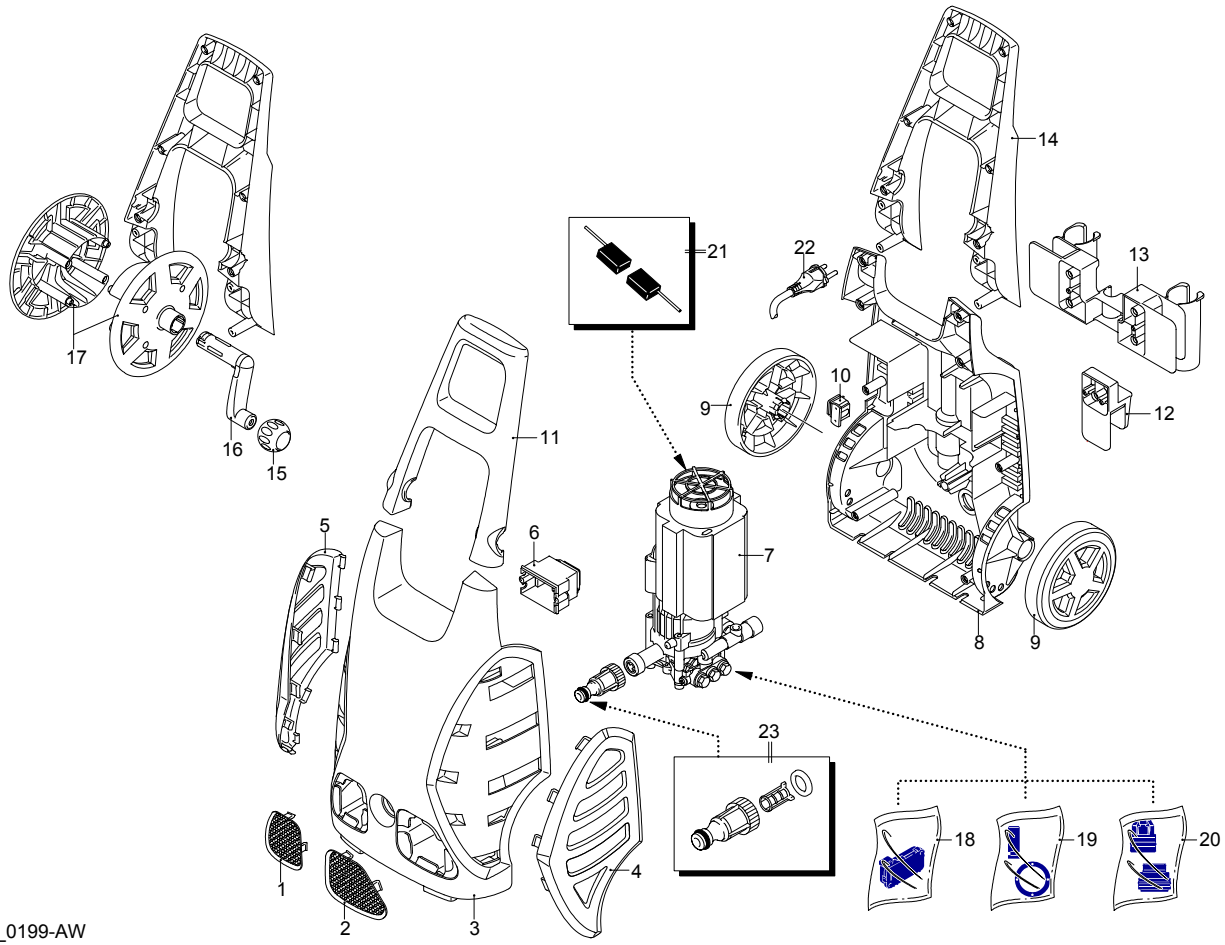

Model PW 1700 SPM PLUS

Version:

Serial number:

Code: **12841**

01/02/2010

Validity	Pos.	Code	Description	Q
	1	3080620	Grille	1
	2	3080630	Grille	1
	3	3082800	Orange casing	1
	4	3080270	Door	1
	5	3080260	Door	1
	6	3080170	Box	1
	7	3081220	Electric pump assembly	1
	8	3082910	Base	1
	9	3080150	Wheel	2
	10	3080580	Cable gland	1
	11	3080230	Handle	1
	12	3080280	Accessories carrier	1
	13	3080190	Accessories carrier	1
	14	3080210	Handle	1
	15	3080680	Knob	1
	16	3080220	Lever	1
	17	3080200	Plate	2
	18	3081280	TSS kit	1
	19	3081270	Piston + seals kit	1
	20	3081290	Valves + seals kit	1
	21	3082600	Brush kit for motor	1
	22	3082360	Cable	1
	23	3082130	Water coupling kit	1

Model PW 1700 SPM PLUS

Version:

Serial number:

Code: **12841**

01/02/2010

Validity	Pos.	Code	Description	Q
	1	50975	Lance+lance head	1
	2	50976	Lance+rotopower	1
	3	3082320	Roller brush	1
	4	50972	Tank	1
	5	50991	Gun	1
	6	50969	High pressure hose	1
	7	40788	Adaptor	1
	8	3082860	Extension	1
	9	40780	Mini patio brush	1