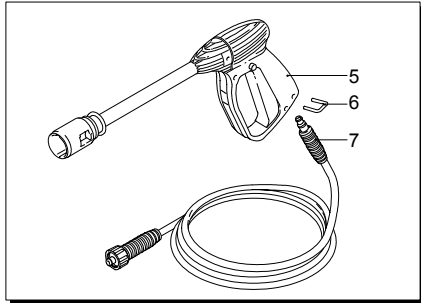

# Model PW 1300 B

Version:

Serial number:

Code: **12465**

01/02/2010

Validity	Pos.	Code	Description	Q
	1	50955	Lance+lance head	1
	2	50954	Tank	1
I--> 01/09	3	3082280	Gun	1
I--> 01/09	4	3081300	High pressure hose	1
-->I 12/08	5	50956	Gun	1
-->I 12/08	6	3082650	Fork	1
-->I 12/08	7	3082340	High pressure hose	1