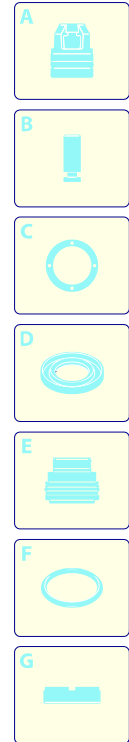

# Model PW 1300 B

Version:

Serial number:

Code: **12465**

01/02/2010

Validity	Pos.	Code	Description	Q
	1	3081160	Base	1
	2	50940	Cable	1
	3	50953	Electric pump assembly	1
	4	3082130	Water coupling kit	1
	5	50947	Accessories carrier	1
	6	3080580	Cable gland	1
	7	3082770	Switch	1
	8	3082580	Brush kit for motor	1
	9	3081170	Orange casing	1
	10	3081280	TSS kit	1
	11	3081270	Piston + seals kit	1
	12	3081290	Valves + seals kit	1

# Model PW 1300 B

Version:

Serial number:

Code: **12465**

01/02/2010

Validity	Pos.	Code	Description	Q
	1	50955	Lance+lance head	1
	2	50954	Tank	1
I--> 01/09	3	3082280	Gun	1
I--> 01/09	4	3081300	High pressure hose	1
-->I 12/08	5	50956	Gun	1
-->I 12/08	6	3082650	Fork	1
-->I 12/08	7	3082340	High pressure hose	1

- A
- B
- C
- D
- E
- F
- G