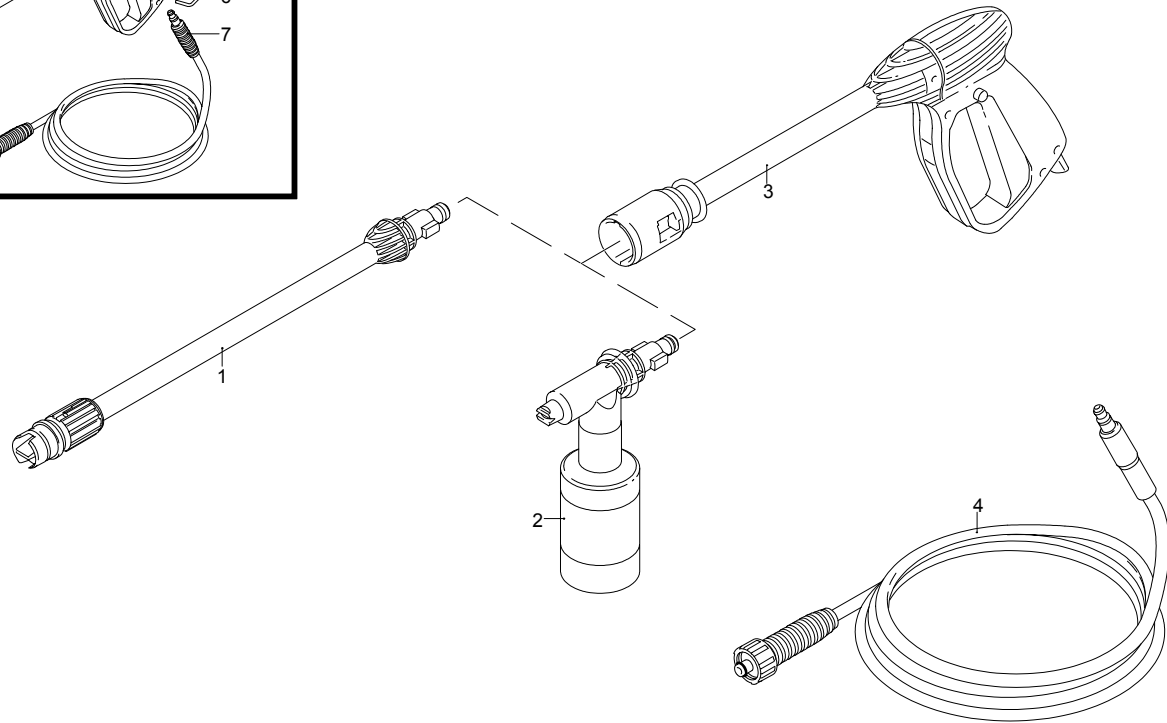

# Model PW 1300 B

Version:

Serial number:

Code: **12465**

01/02/2010

Validity	Pos.	Code	Description	Q
	1	50955	Lance+lance head	1
	2	50954	Tank	1
I--> 01/09	3	3082280	Gun	1
I--> 01/09	4	3081300	High pressure hose	1
-->I 12/08	5	50956	Gun	1
-->I 12/08	6	3082650	Fork	1
-->I 12/08	7	3082340	High pressure hose	1