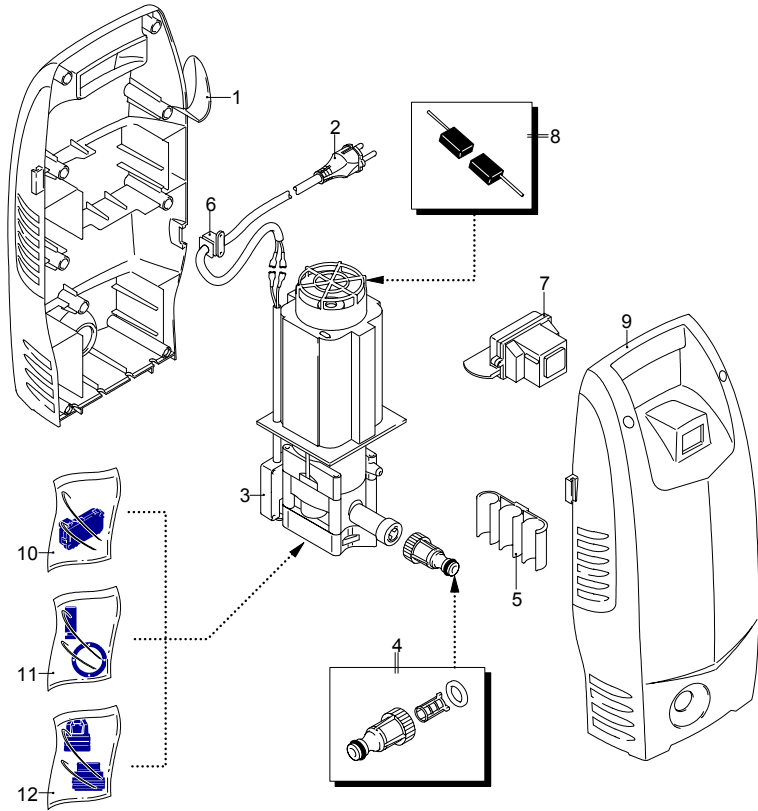

# Model PW 1300 B

Version:

Serial number:

Code: **12465**

01/02/2010

Validity	Pos.	Code	Description	Q
	1	3081160	Base	1
	2	50940	Cable	1
	3	50953	Electric pump assembly	1
	4	3082130	Water coupling kit	1
	5	50947	Accessories carrier	1
	6	3080580	Cable gland	1
	7	3082770	Switch	1
	8	3082580	Brush kit for motor	1
	9	3081170	Orange casing	1
	10	3081280	TSS kit	1
	11	3081270	Piston + seals kit	1
	12	3081290	Valves + seals kit	1

# Model PW 1300 B

Version:

Serial number:

Code: **12465**

01/02/2010

Validity	Pos.	Code	Description	Q
	1	50955	Lance+lance head	1
	2	50954	Tank	1
I--> 01/09	3	3082280	Gun	1
I--> 01/09	4	3081300	High pressure hose	1
-->I 12/08	5	50956	Gun	1
-->I 12/08	6	3082650	Fork	1
-->I 12/08	7	3082340	High pressure hose	1