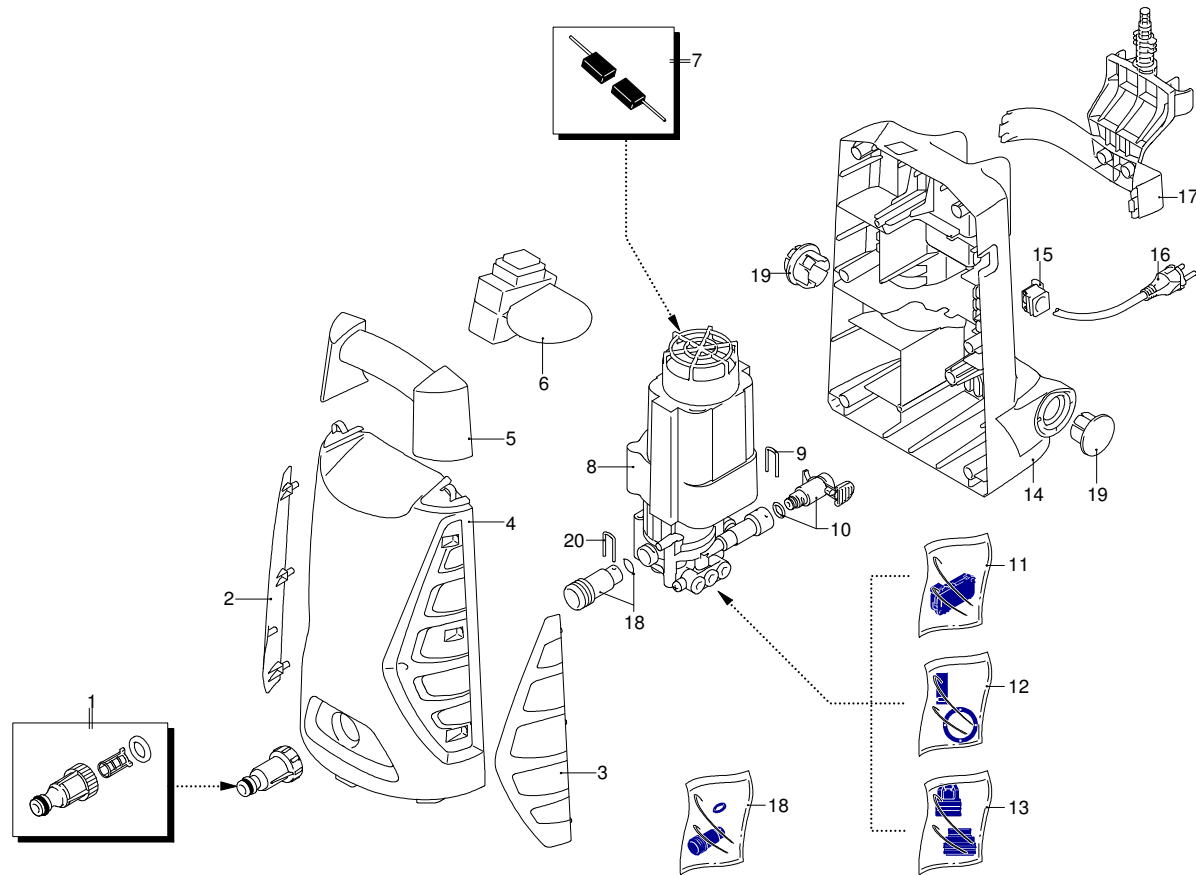

Model PW 1300 TD

Version:

Serial number:

Code: **12900**

12/04/2010

Validity	Pos.	Code	Description	Q
	1	3082130	Water coupling kit	1
	2	3480030	Door	1
	3	3480040	Door	1
	4	3480010	Orange casing	1
	5	3480050	Handle	1
	6	3480110	Switch	1
	7	3480170	Brush kit for motor	1
	8	3480180	Electric pump assembly	1
	9	3500090	Fork	1
	10	3500081	Fitting	1
	11	3480130	TSS kit	1
	12	3480150	Piston + seals kit	1
	13	3480140	Valves + seals kit	1
	14	3480020	Base	1
	15	3080580	Cable gland	1
	16	50940	Cable	1
	17	3480060	Accessories carrier	1
	18	3480120	Suction kit	1
	19	3480100	Plug	2
	20	3480160	Fork	1

UN_CE_0440-DW

Model PW 1300 TD

Version:

Serial number:

Code: **12900**

12/04/2010

Validity	Pos.	Code	Description	Q
	1	3080080	Lance+rotopower	1
	2	3080090	Lance+lance head	1
	3	3480200	Tank	1
	4	3080070	Extension	1
	5	3080060	Gun	1
	6	3500340	High pressure hose	1