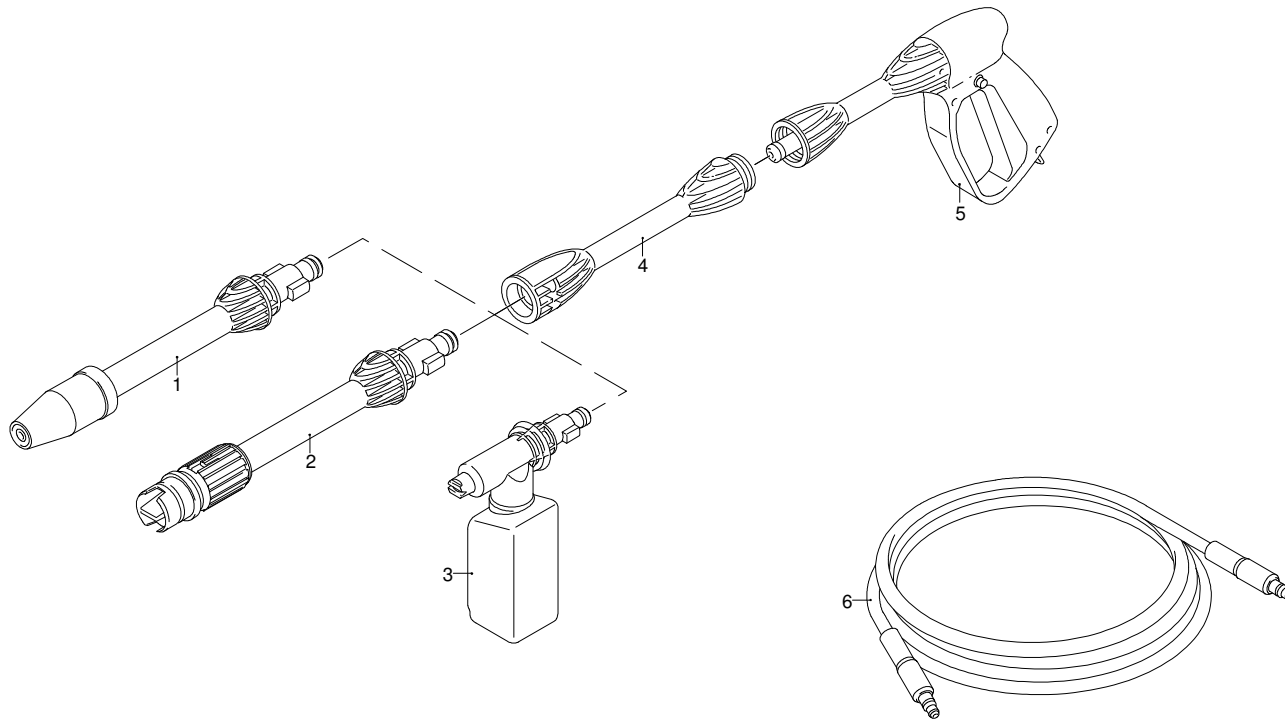

Model PW 1300 TD

Version:

Serial number:

Code: **12900**

12/04/2010

Validity	Pos.	Code	Description	Q
	1	3082130	Water coupling kit	1
	2	3480030	Door	1
	3	3480040	Door	1
	4	3480010	Orange casing	1
	5	3480050	Handle	1
	6	3480110	Switch	1
	7	3480170	Brush kit for motor	1
	8	3480180	Electric pump assembly	1
	9	3500090	Fork	1
	10	3500081	Fitting	1
	11	3480130	TSS kit	1
	12	3480150	Piston + seals kit	1
	13	3480140	Valves + seals kit	1
	14	3480020	Base	1
	15	3080580	Cable gland	1
	16	50940	Cable	1
	17	3480060	Accessories carrier	1
	18	3480120	Suction kit	1
	19	3480100	Plug	2
	20	3480160	Fork	1

UN_CE_0440-DW

Model PW 1300 TD

Version:

Serial number:

Code: **12900**

12/04/2010

Validity	Pos.	Code	Description	Q
	1	3080080	Lance+rotopower	1
	2	3080090	Lance+lance head	1
	3	3480200	Tank	1
	4	3080070	Extension	1
	5	3080060	Gun	1
	6	3500340	High pressure hose	1