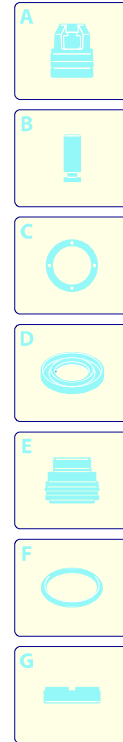

Model PW 1300 TD

Version:

Serial number:

Code: **12900**

12/04/2010

Validity	Pos.	Code	Description	Q
	1	3082130	Water coupling kit	1
	2	3480030	Door	1
	3	3480040	Door	1
	4	3480010	Orange casing	1
	5	3480050	Handle	1
	6	3480110	Switch	1
	7	3480170	Brush kit for motor	1
	8	3480180	Electric pump assembly	1
	9	3500090	Fork	1
	10	3500081	Fitting	1
	11	3480130	TSS kit	1
	12	3480150	Piston + seals kit	1
	13	3480140	Valves + seals kit	1
	14	3480020	Base	1
	15	3080580	Cable gland	1
	16	50940	Cable	1
	17	3480060	Accessories carrier	1
	18	3480120	Suction kit	1
	19	3480100	Plug	2
	20	3480160	Fork	1

UN_CE_0440-DW

Model PW 1300 TD

Version:

Serial number:

Code: **12900**

12/04/2010

Validity	Pos.	Code	Description	Q
	1	3080080	Lance+rotopower	1
	2	3080090	Lance+lance head	1
	3	3480200	Tank	1
	4	3080070	Extension	1
	5	3080060	Gun	1
	6	3500340	High pressure hose	1