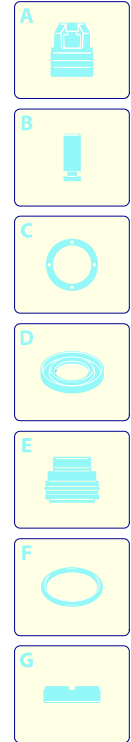

Model PW 1300 TDW

Version:

Serial number:

Code: **12901**

12/04/2010

Validity	Pos.	Code	Description	Q
	1	3082130	Water coupling kit	1
	2	3480030	Door	1
	3	3480040	Door	1
	4	3480010	Orange casing	1
	5	3480050	Manico	1
	6	3480110	Switch	1
	7	3480170	Brush kit for motor	1
	8	3480180	Electric pump assembly	1
	9	3500090	Fork	1
	10	3500081	Fitting	1
	11	3480130	TSS kit	1
	12	3480150	Piston + seals kit	1
	13	3480140	Valves + seals kit	1
	14	3480020	Base	1
	15	3080580	Cable gland	1
	16	50940	Cable	1
	17	3480060	Accessories carrier	1
	18	3480120	Suction kit	1
	19	3081180	Guard	2
	20	3480160	Fork	1
	21	3081140	Wheel	2

UN_CE_0442-DW

Model PW 1300 TDW

Version:

Serial number:

Code: **12901**

12/04/2010

Validity	Pos.	Code	Description	Q
	1	3080080	Lance+rotopower	1
	2	3080090	Lance+lance head	1
	3	3480200	Tank	1
	4	3080070	Extension	1
	5	3080060	Gun	1
	6	3500340	High pressure hose	1