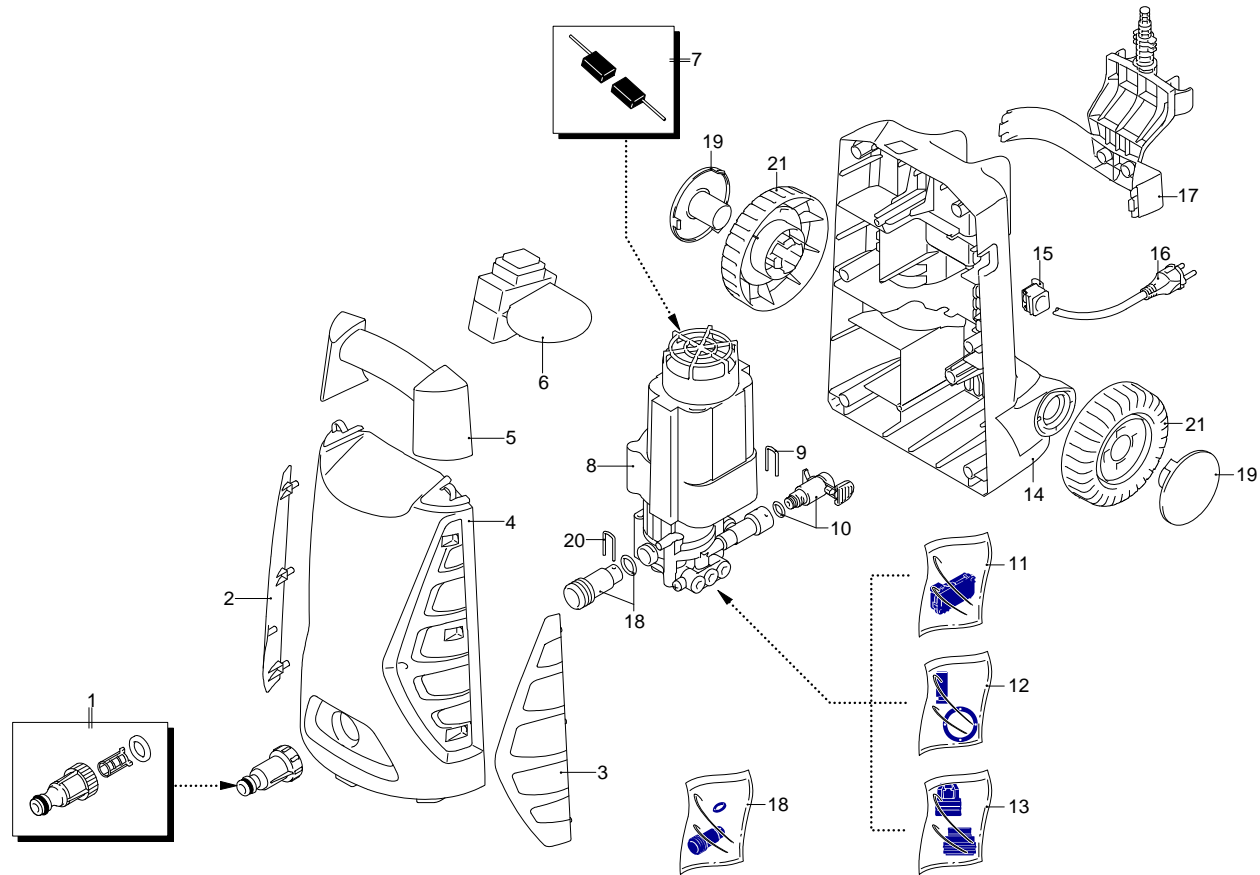

Model PW 1300 TDW

Version:

Serial number:

Code: **12901**

12/04/2010

Validity	Pos.	Code	Description	Q
	1	3082130	Water coupling kit	1
	2	3480030	Door	1
	3	3480040	Door	1
	4	3480010	Orange casing	1
	5	3480050	Manico	1
	6	3480110	Switch	1
	7	3480170	Brush kit for motor	1
	8	3480180	Electric pump assembly	1
	9	3500090	Fork	1
	10	3500081	Fitting	1
	11	3480130	TSS kit	1
	12	3480150	Piston + seals kit	1
	13	3480140	Valves + seals kit	1
	14	3480020	Base	1
	15	3080580	Cable gland	1
	16	50940	Cable	1
	17	3480060	Accessories carrier	1
	18	3480120	Suction kit	1
	19	3081180	Guard	2
	20	3480160	Fork	1
	21	3081140	Wheel	2

UN_CE_0442-DW

Model PW 1300 TDW

Version:

Serial number:

Code: **12901**

12/04/2010

Validity	Pos.	Code	Description	Q
	1	3080080	Lance+rotopower	1
	2	3080090	Lance+lance head	1
	3	3480200	Tank	1
	4	3080070	Extension	1
	5	3080060	Gun	1
	6	3500340	High pressure hose	1