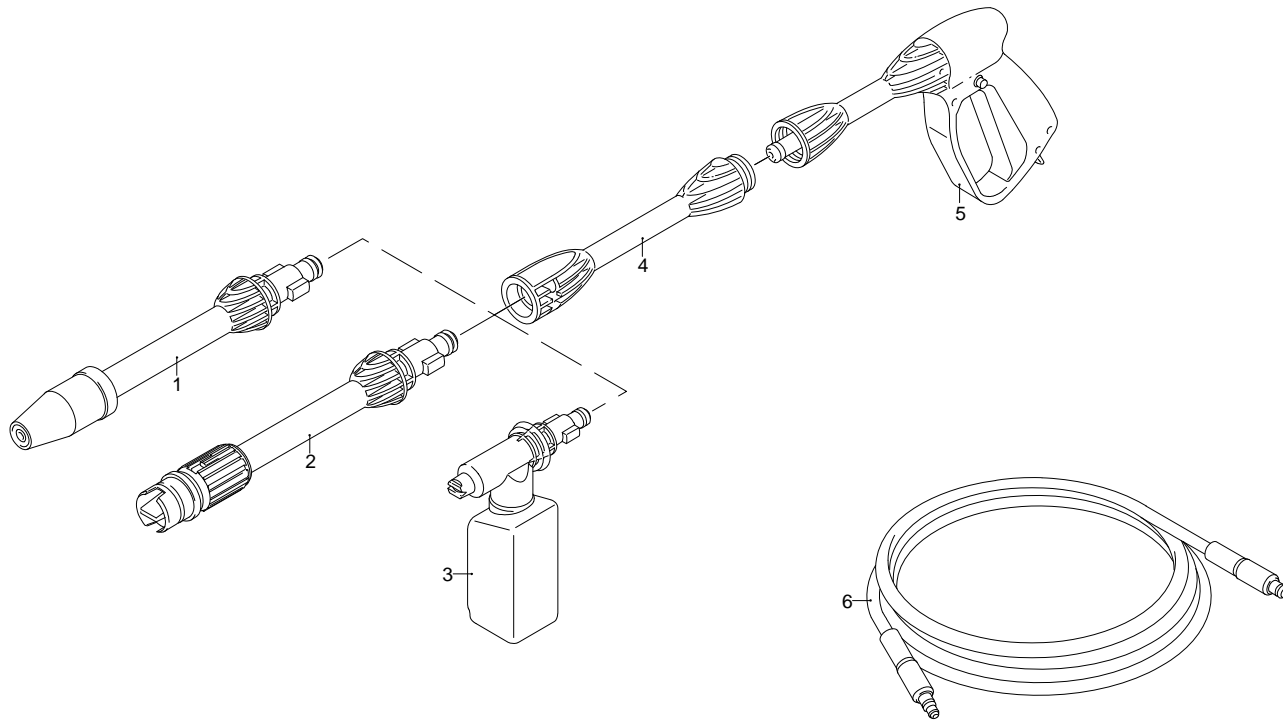

Model PW 1300 TDW

Version:

Serial number:

Code: **12901**

12/04/2010

Validity	Pos.	Code	Description	Q
	1	3082130	Water coupling kit	1
	2	3480030	Door	1
	3	3480040	Door	1
	4	3480010	Orange casing	1
	5	3480050	Manico	1
	6	3480110	Switch	1
	7	3480170	Brush kit for motor	1
	8	3480180	Electric pump assembly	1
	9	3500090	Fork	1
	10	3500081	Fitting	1
	11	3480130	TSS kit	1
	12	3480150	Piston + seals kit	1
	13	3480140	Valves + seals kit	1
	14	3480020	Base	1
	15	3080580	Cable gland	1
	16	50940	Cable	1
	17	3480060	Accessories carrier	1
	18	3480120	Suction kit	1
	19	3081180	Guard	2
	20	3480160	Fork	1
	21	3081140	Wheel	2

UN_CE_0442-DW

Model PW 1300 TDW

Version:

Serial number:

Code: **12901**

12/04/2010

Validity	Pos.	Code	Description	Q
	1	3080080	Lance+rotopower	1
	2	3080090	Lance+lance head	1
	3	3480200	Tank	1
	4	3080070	Extension	1
	5	3080060	Gun	1
	6	3500340	High pressure hose	1