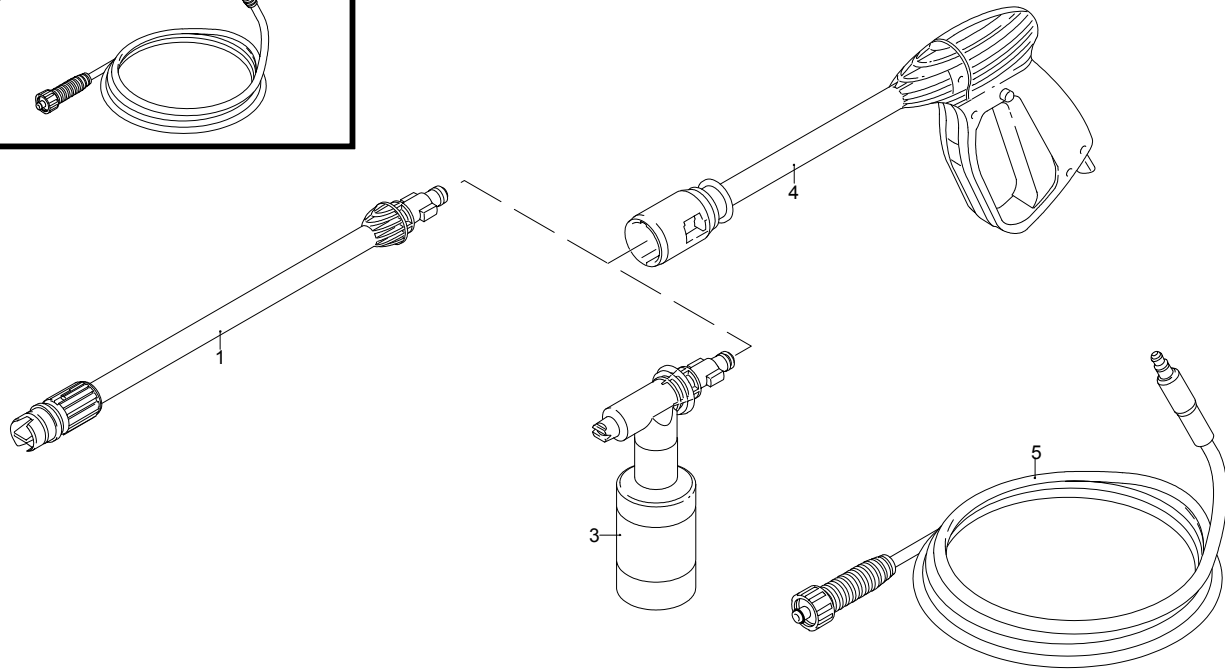

Model PW 1400 K

Version:

Serial number:

Code: **12466**

01/02/2010

Validity	Pos.	Code	Description	Q
	1	3081160	Base	1
	2	50940	Cable	1
	3	3081190	Electric pump assembly	1
	4	3082130	Water coupling kit	1
	5	50947	Accessories carrier	1
	6	3080580	Cable gland	1
	7	3082770	Switch	1
	8	3082580	Brush kit for motor	1
	9	3081170	Orange casing	1
	10	3081120	Handle	1
	11	3081180	Guard	2
	12	3081140	Wheel	2
	13	3081130	Base	1
	14	3081280	TSS kit	1
	15	3081270	Piston + seals kit	1
	16	3081290	Valves + seals kit	1

Model PW 1400 K

Version:

Serial number:

Code: **12466**

01/02/2010

Validity	Pos.	Code	Description	Q
	1	50955	Lance+lance head	1
	3	50954	Tank	1
I--> 01/09	4	3082280	Gun	1
I--> 01/09	5	3082290	High pressure hose	1
-->I 12/08	6	50956	Gun	1
-->I 12/08	7	3082650	Fork	1
-->I 12/08	8	50957	High pressure hose	1