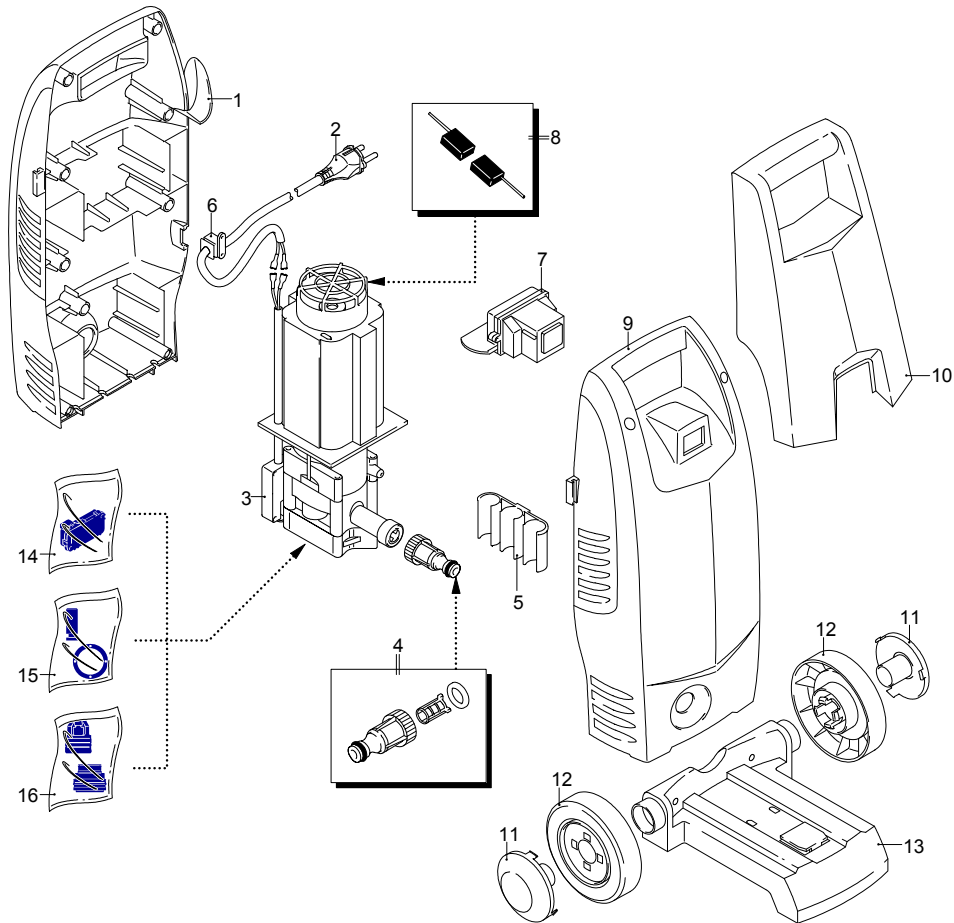

Model PW 1400 K

Version:

Serial number:

Code: **12466**

01/02/2010

Validity	Pos.	Code	Description	Q
	1	3081160	Base	1
	2	50940	Cable	1
	3	3081190	Electric pump assembly	1
	4	3082130	Water coupling kit	1
	5	50947	Accessories carrier	1
	6	3080580	Cable gland	1
	7	3082770	Switch	1
	8	3082580	Brush kit for motor	1
	9	3081170	Orange casing	1
	10	3081120	Handle	1
	11	3081180	Guard	2
	12	3081140	Wheel	2
	13	3081130	Base	1
	14	3081280	TSS kit	1
	15	3081270	Piston + seals kit	1
	16	3081290	Valves + seals kit	1

Model PW 1400 K

Version:

Serial number:

Code: **12466**

01/02/2010

Validity	Pos.	Code	Description	Q
	1	50955	Lance+lance head	1
	3	50954	Tank	1
I--> 01/09	4	3082280	Gun	1
I--> 01/09	5	3082290	High pressure hose	1
-->I 12/08	6	50956	Gun	1
-->I 12/08	7	3082650	Fork	1
-->I 12/08	8	50957	High pressure hose	1