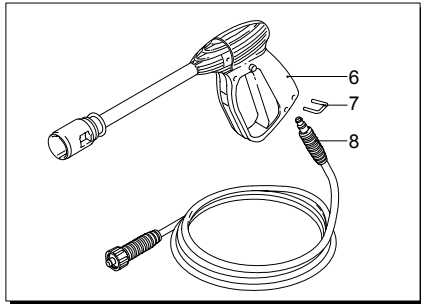

Model PW 1400 K

Version:

Serial number:

Code: **12466**

01/02/2010

Validity	Pos.	Code	Description	Q
	1	50955	Lance+lance head	1
	3	50954	Tank	1
I--> 01/09	4	3082280	Gun	1
I--> 01/09	5	3082290	High pressure hose	1
-->I 12/08	6	50956	Gun	1
-->I 12/08	7	3082650	Fork	1
-->I 12/08	8	50957	High pressure hose	1