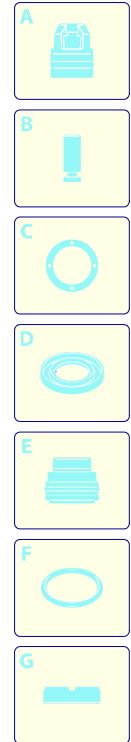

Model PW 1400 K

Version:

Serial number:

Code: **12466**

01/02/2010

Validity	Pos.	Code	Description	Q
	1	3081160	Base	1
	2	50940	Cable	1
	3	3081190	Electric pump assembly	1
	4	3082130	Water coupling kit	1
	5	50947	Accessories carrier	1
	6	3080580	Cable gland	1
	7	3082770	Switch	1
	8	3082580	Brush kit for motor	1
	9	3081170	Orange casing	1
	10	3081120	Handle	1
	11	3081180	Guard	2
	12	3081140	Wheel	2
	13	3081130	Base	1
	14	3081280	TSS kit	1
	15	3081270	Piston + seals kit	1
	16	3081290	Valves + seals kit	1

Model PW 1400 K

Version:

Serial number:

Code: **12466**

01/02/2010

Validity	Pos.	Code	Description	Q
	1	50955	Lance+lance head	1
	3	50954	Tank	1
I--> 01/09	4	3082280	Gun	1
I--> 01/09	5	3082290	High pressure hose	1
-->I 12/08	6	50956	Gun	1
-->I 12/08	7	3082650	Fork	1
-->I 12/08	8	50957	High pressure hose	1

- A
- B
- C
- D
- E
- F
- G