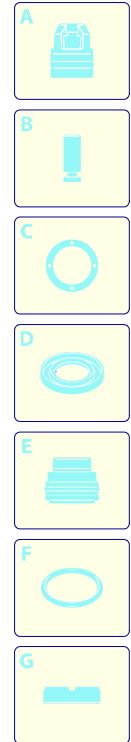

# Model PW 1400 K PLUS

Version:

Serial number:

Code: **12510**

01/02/2010

Validity	Pos.	Code	Description	Q
	1	3081160	Base	1
	2	50940	Cable	1
	3	3081190	Electric pump assembly	1
	4	3082130	Water coupling kit	1
	5	50947	Accessories carrier	1
	6	3080580	Cable gland	1
	7	3082770	Switch	1
	8	3082580	Brush kit for motor	1
	9	3081170	Orange casing	1
	10	3081120	Handle	1
	11	3081180	Guard	2
	12	3081140	Wheel	2
	13	3081130	Base	1
	14	3081280	TSS kit	1
	15	3081270	Piston + seals kit	1
	16	3081290	Valves + seals kit	1

# Model PW 1400 K PLUS

Version:

Serial number:

Code: **12510**

01/02/2010

Validity	Pos.	Code	Description	Q
	1	40787	Fixed brush	1
	2	50955	Lance+lance head	1
	3	3082330	Lance+rotopower	1
	4	50954	Tank	1
I--> 01/09	5	3082280	Gun	1
I--> 01/09	6	3082290	High pressure hose	1
	7	40780	Mini patio brush	1
--->I 12/08	8	50956	Gun	1
--->I 12/08	9	3082650	Fork	1
--->I 12/08	10	50957	High pressure hose	1
	11	40788	Adaptor	1
	12	3082860	Extension	1