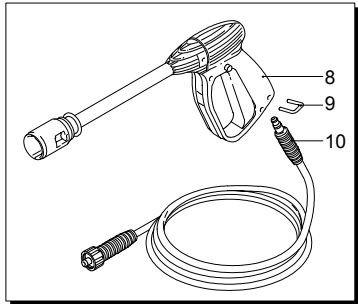

# Model PW 1400 K PLUS

Version:

Serial number:

Code: **12510**

01/02/2010

Validity	Pos.	Code	Description	Q
	1	40787	Fixed brush	1
	2	50955	Lance+lance head	1
	3	3082330	Lance+rotopower	1
	4	50954	Tank	1
I--> 01/09	5	3082280	Gun	1
I--> 01/09	6	3082290	High pressure hose	1
	7	40780	Mini patio brush	1
--->I 12/08	8	50956	Gun	1
--->I 12/08	9	3082650	Fork	1
--->I 12/08	10	50957	High pressure hose	1
	11	40788	Adaptor	1
	12	3082860	Extension	1