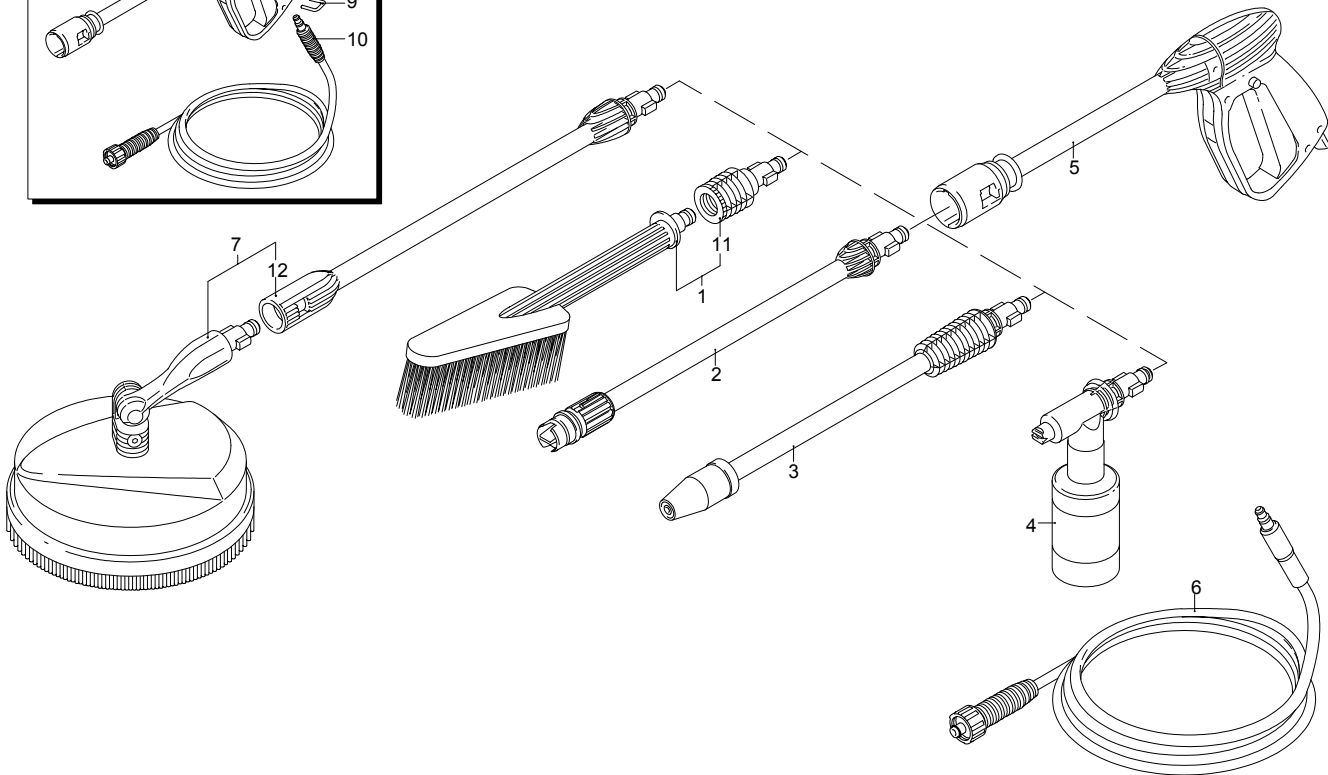

# Model PW 1400 K PLUS

Version:

Serial number:

Code: **12510**

01/02/2010

Validity	Pos.	Code	Description	Q
	1	40787	Fixed brush	1
	2	50955	Lance+lance head	1
	3	3082330	Lance+rotopower	1
	4	50954	Tank	1
I--> 01/09	5	3082280	Gun	1
I--> 01/09	6	3082290	High pressure hose	1
	7	40780	Mini patio brush	1
--->I 12/08	8	50956	Gun	1
--->I 12/08	9	3082650	Fork	1
--->I 12/08	10	50957	High pressure hose	1
	11	40788	Adaptor	1
	12	3082860	Extension	1