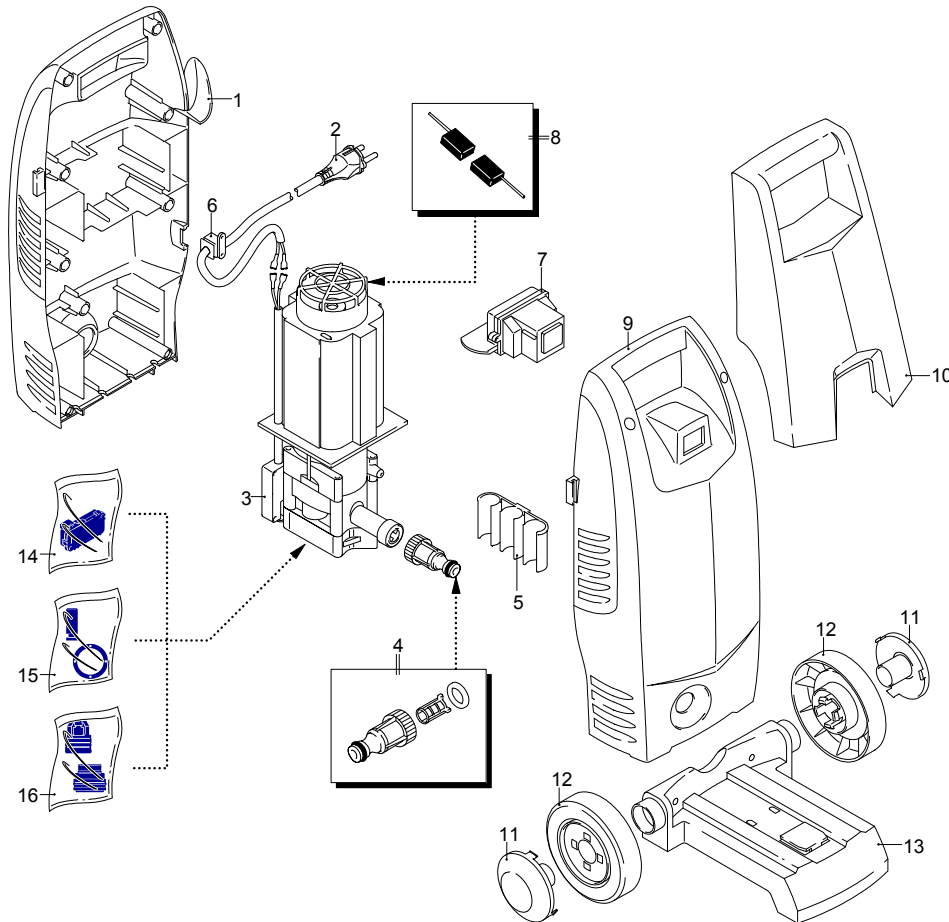

# Model PW 1400 K PLUS

Version:

Serial number:

Code: **12510**

01/02/2010

Validity	Pos.	Code	Description	Q
	1	3081160	Base	1
	2	50940	Cable	1
	3	3081190	Electric pump assembly	1
	4	3082130	Water coupling kit	1
	5	50947	Accessories carrier	1
	6	3080580	Cable gland	1
	7	3082770	Switch	1
	8	3082580	Brush kit for motor	1
	9	3081170	Orange casing	1
	10	3081120	Handle	1
	11	3081180	Guard	2
	12	3081140	Wheel	2
	13	3081130	Base	1
	14	3081280	TSS kit	1
	15	3081270	Piston + seals kit	1
	16	3081290	Valves + seals kit	1

# Model PW 1400 K PLUS

Version:

Serial number:

Code: **12510**

01/02/2010

Validity	Pos.	Code	Description	Q
	1	40787	Fixed brush	1
	2	50955	Lance+lance head	1
	3	3082330	Lance+rotopower	1
	4	50954	Tank	1
I--> 01/09	5	3082280	Gun	1
I--> 01/09	6	3082290	High pressure hose	1
	7	40780	Mini patio brush	1
--->I 12/08	8	50956	Gun	1
--->I 12/08	9	3082650	Fork	1
--->I 12/08	10	50957	High pressure hose	1
	11	40788	Adaptor	1
	12	3082860	Extension	1