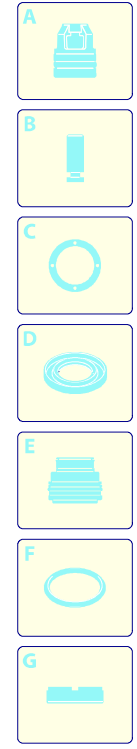

Model PW 1400 TDK

Version:

Serial number:

Code: **12902**

12/04/2010

Validity	Pos.	Code	Description	Q
	1	3082130	Water coupling kit	1
	2	3480030	Door	1
	3	3480040	Door	1
	4	3480010	Orange casing	1
	5	3480090	Handle	1
	6	3480110	Switch	1
	7	3480170	Brush kit for motor	1
	8	3480190	Electric pump assembly	1
	9	3500090	Fork	1
	10	3500081	Fitting	1
	11	3480130	TSS kit	1
	12	3480150	Piston + seals kit	1
	13	3480140	Valves + seals kit	1
	14	3480020	Base	1
	15	3080580	Cable gland	1
	16	50940	Cable	1
	17	3480060	Accessories carrier	1
	18	3480120	Suction kit	1
	19	3081180	Guard	2
	20	3480160	Fork	1
	21	3081140	Wheel	2

Model PW 1400 TDK

Version:

Serial number:

Code: **12902**

12/04/2010

Validity	Pos.	Code	Description	Q
	1	3080080	Lance+rotopower	1
	2	3080090	Lance+lance head	1
	3	3480200	Tank	1
	4	3080070	Extension	1
	5	3080060	Gun	1
	6	3500350	High pressure hose	1