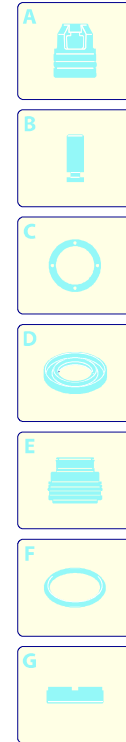

Model PW 1400 TDK

Version:

Serial number:

Code: **12902**

12/04/2010

Validity	Pos.	Code	Description	Q
	1	3082130	Water coupling kit	1
	2	3480030	Door	1
	3	3480040	Door	1
	4	3480010	Orange casing	1
	5	3480090	Handle	1
	6	3480110	Switch	1
	7	3480170	Brush kit for motor	1
	8	3480190	Electric pump assembly	1
	9	3500090	Fork	1
	10	3500081	Fitting	1
	11	3480130	TSS kit	1
	12	3480150	Piston + seals kit	1
	13	3480140	Valves + seals kit	1
	14	3480020	Base	1
	15	3080580	Cable gland	1
	16	50940	Cable	1
	17	3480060	Accessories carrier	1
	18	3480120	Suction kit	1
	19	3081180	Guard	2
	20	3480160	Fork	1
	21	3081140	Wheel	2

Model PW 1400 TDK

Version:

Serial number:

Code: **12902**

12/04/2010

Validity	Pos.	Code	Description	Q
	1	3080080	Lance+rotopower	1
	2	3080090	Lance+lance head	1
	3	3480200	Tank	1
	4	3080070	Extension	1
	5	3080060	Gun	1
	6	3500350	High pressure hose	1