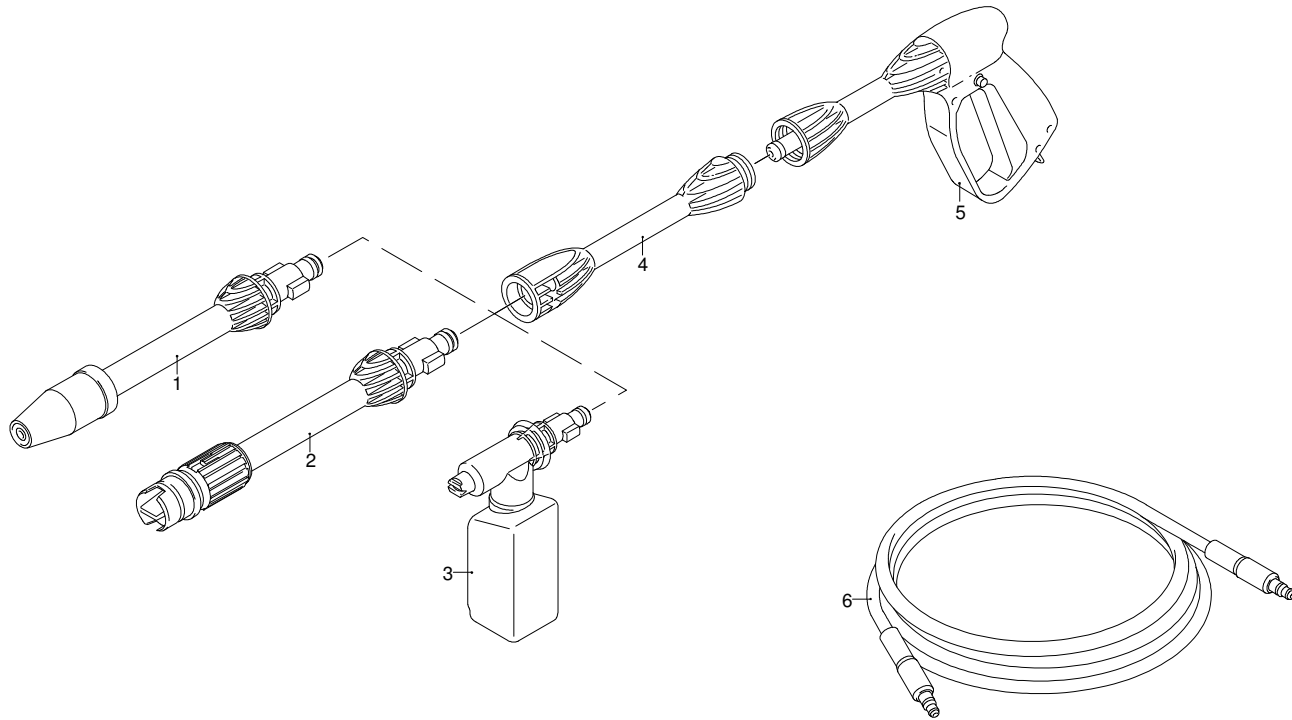

Model PW 1400 TDK

Version:

Serial number:

Code: **12902**

12/04/2010

Validity	Pos.	Code	Description	Q
	1	3082130	Water coupling kit	1
	2	3480030	Door	1
	3	3480040	Door	1
	4	3480010	Orange casing	1
	5	3480090	Handle	1
	6	3480110	Switch	1
	7	3480170	Brush kit for motor	1
	8	3480190	Electric pump assembly	1
	9	3500090	Fork	1
	10	3500081	Fitting	1
	11	3480130	TSS kit	1
	12	3480150	Piston + seals kit	1
	13	3480140	Valves + seals kit	1
	14	3480020	Base	1
	15	3080580	Cable gland	1
	16	50940	Cable	1
	17	3480060	Accessories carrier	1
	18	3480120	Suction kit	1
	19	3081180	Guard	2
	20	3480160	Fork	1
	21	3081140	Wheel	2

Model PW 1400 TDK

Version:

Serial number:

Code: **12902**

12/04/2010

Validity	Pos.	Code	Description	Q
	1	3080080	Lance+rotopower	1
	2	3080090	Lance+lance head	1
	3	3480200	Tank	1
	4	3080070	Extension	1
	5	3080060	Gun	1
	6	3500350	High pressure hose	1