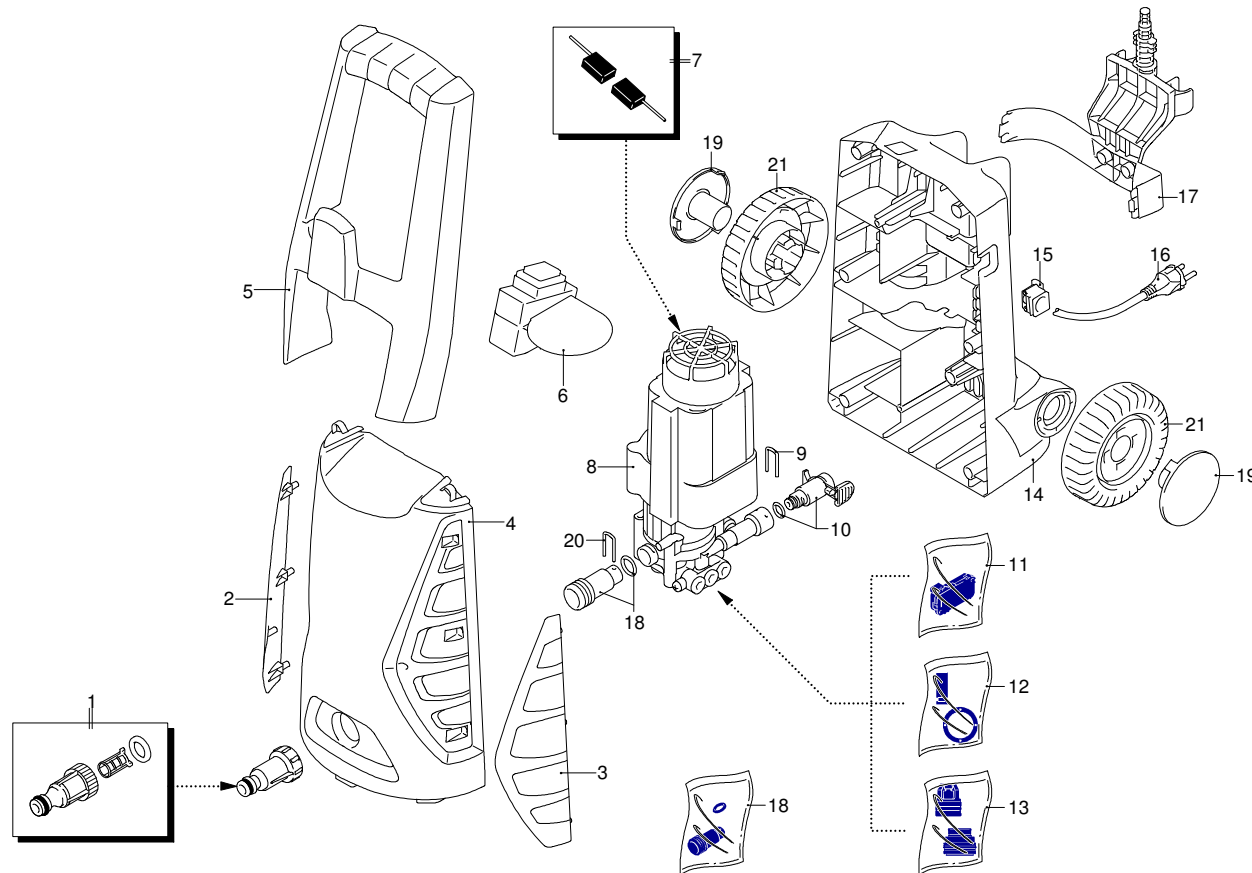

Model PW 1400 TDK

Version:

Serial number:

Code: **12902**

12/04/2010

Validity	Pos.	Code	Description	Q
	1	3082130	Water coupling kit	1
	2	3480030	Door	1
	3	3480040	Door	1
	4	3480010	Orange casing	1
	5	3480090	Handle	1
	6	3480110	Switch	1
	7	3480170	Brush kit for motor	1
	8	3480190	Electric pump assembly	1
	9	3500090	Fork	1
	10	3500081	Fitting	1
	11	3480130	TSS kit	1
	12	3480150	Piston + seals kit	1
	13	3480140	Valves + seals kit	1
	14	3480020	Base	1
	15	3080580	Cable gland	1
	16	50940	Cable	1
	17	3480060	Accessories carrier	1
	18	3480120	Suction kit	1
	19	3081180	Guard	2
	20	3480160	Fork	1
	21	3081140	Wheel	2

Model PW 1400 TDK

Version:

Serial number:

Code: **12902**

12/04/2010

Validity	Pos.	Code	Description	Q
	1	3080080	Lance+rotopower	1
	2	3080090	Lance+lance head	1
	3	3480200	Tank	1
	4	3080070	Extension	1
	5	3080060	Gun	1
	6	3500350	High pressure hose	1