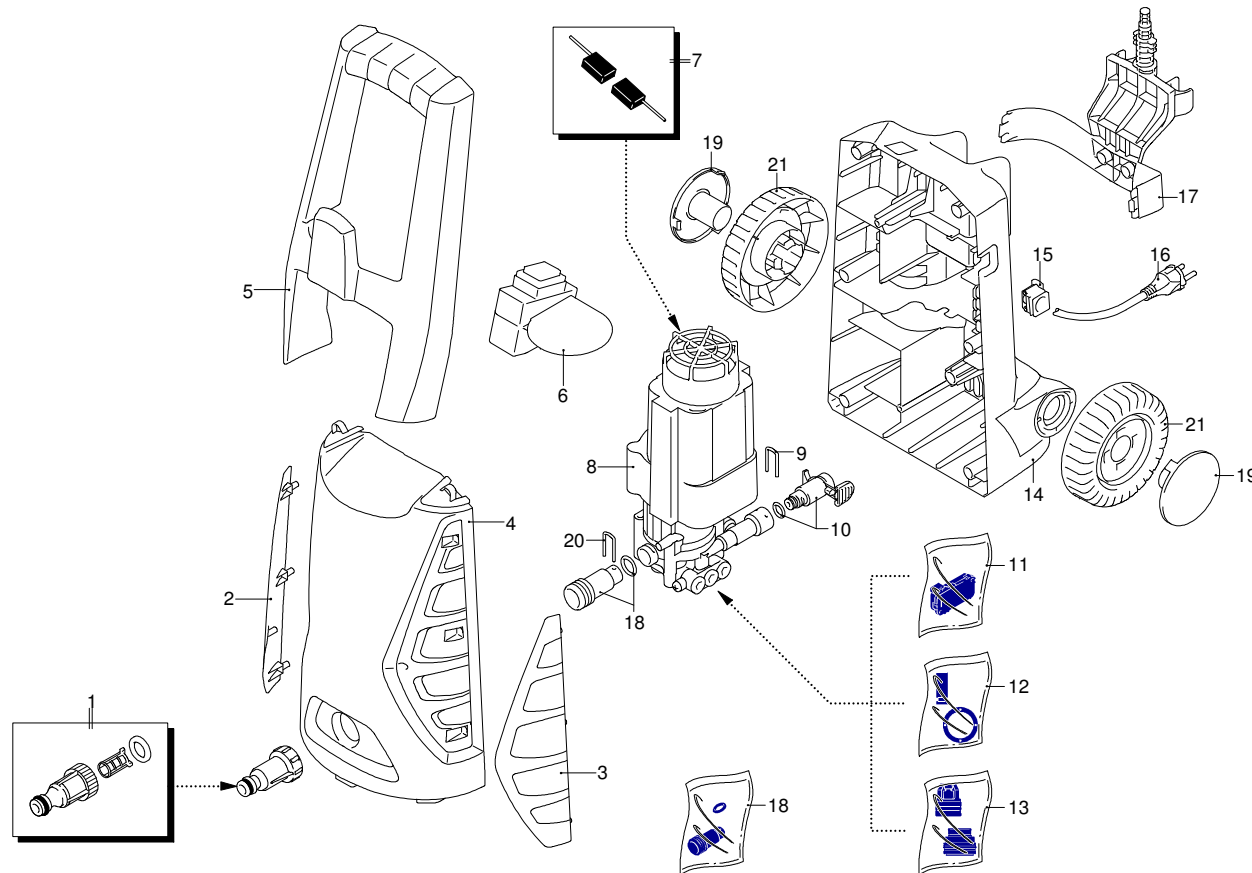

Model PW 1400 TDK PLUS

Version:

Serial number:

Code: **12903**

12/04/2010

Validity	Pos.	Code	Description	Q
	1	3082130	Water coupling kit	1
	2	3480030	Door	1
	3	3480040	Door	1
	4	3480010	Orange casing	1
	5	3480090	Handle	1
	6	3480110	Switch	1
	7	3480170	Brush kit for motor	1
	8	3480190	Electric pump assembly	1
	9	3500090	Fork	1
	10	3500081	Fitting	1
	11	3480130	TSS kit	1
	12	3480150	Piston + seals kit	1
	13	3480140	Valves + seals kit	1
	14	3480020	Base	1
	15	3080580	Cable gland	1
	16	50940	Cable	1
	17	3480060	Accessories carrier	1
	18	3480120	Suction kit	1
	19	3081180	Guard	2
	20	3480160	Fork	1
	21	3081140	Wheel	2

UN_CE_0443-DW

Model PW 1400 TDK PLUS

Version:

Serial number:

Code: **12903**

12/04/2010

Validity	Pos.	Code	Description	Q
	1	3080080	Lance+rotopower	1
	2	3080090	Lance+lance head	1
	3	3480200	Tank	1
	4	3080070	Extension	1
	5	3080060	Gun	1
	6	3500350	High pressure hose	1
	7	3082860	Extension	1
	8	40780	Mini patio brush	1
	9	40788	Adaptor	1
	10	40787	Fixed brush	1