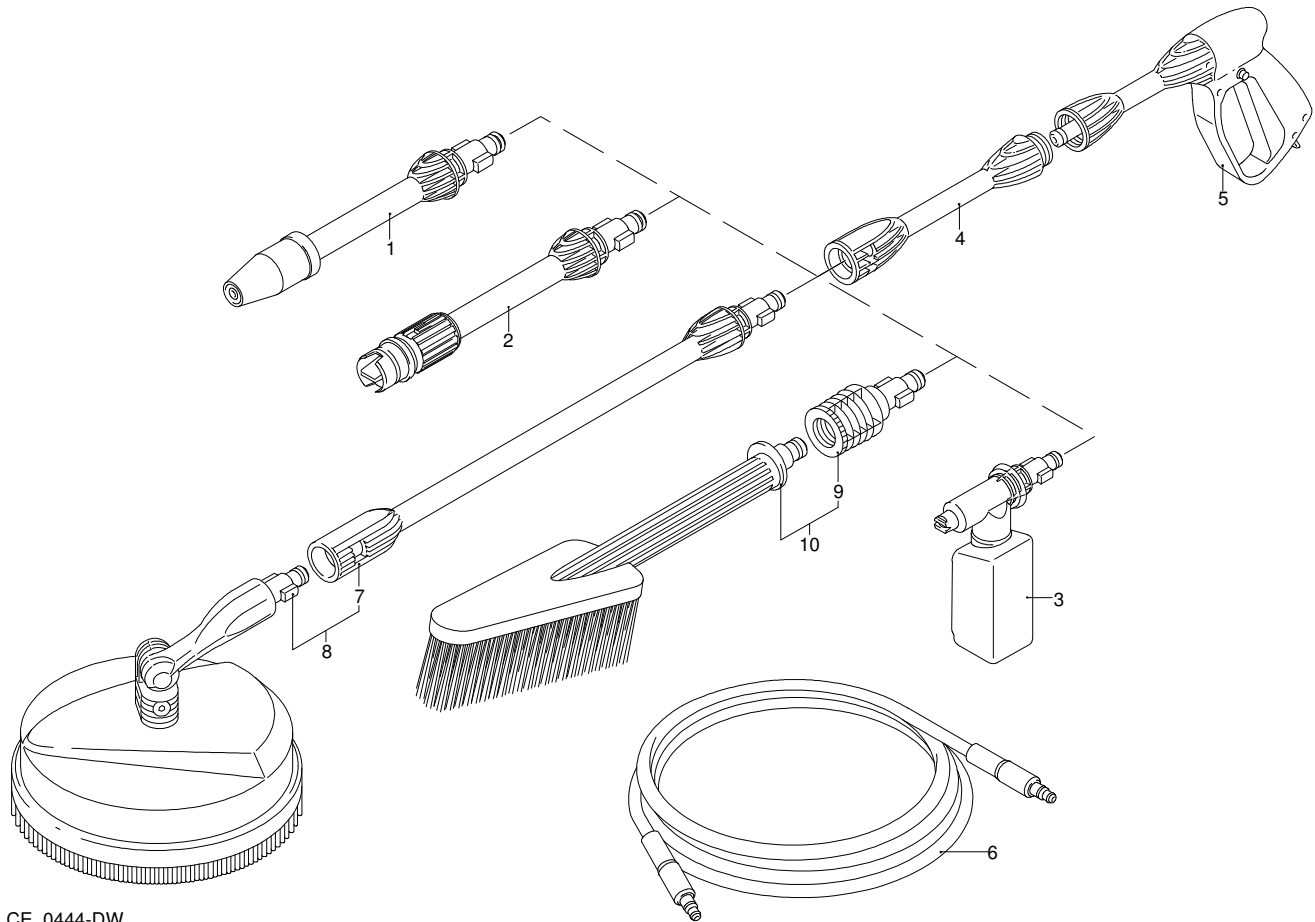

UN_CE_0443-DW

Model PW 1400 TDK PLUS

Version:

Serial number:

Code: **12903**

12/04/2010

Validity	Pos.	Code	Description	Q
	1	3080080	Lance+rotopower	1
	2	3080090	Lance+lance head	1
	3	3480200	Tank	1
	4	3080070	Extension	1
	5	3080060	Gun	1
	6	3500350	High pressure hose	1
	7	3082860	Extension	1
	8	40780	Mini patio brush	1
	9	40788	Adaptor	1
	10	40787	Fixed brush	1