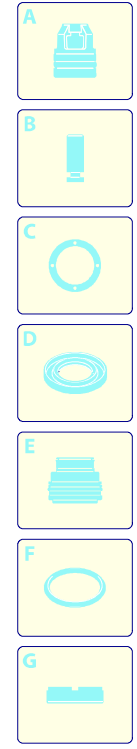

Model PW 1400 TDK PLUS

Version:

Serial number:

Code: **12903**

12/04/2010

Validity	Pos.	Code	Description	Q
	1	3082130	Water coupling kit	1
	2	3480030	Door	1
	3	3480040	Door	1
	4	3480010	Orange casing	1
	5	3480090	Handle	1
	6	3480110	Switch	1
	7	3480170	Brush kit for motor	1
	8	3480190	Electric pump assembly	1
	9	3500090	Fork	1
	10	3500081	Fitting	1
	11	3480130	TSS kit	1
	12	3480150	Piston + seals kit	1
	13	3480140	Valves + seals kit	1
	14	3480020	Base	1
	15	3080580	Cable gland	1
	16	50940	Cable	1
	17	3480060	Accessories carrier	1
	18	3480120	Suction kit	1
	19	3081180	Guard	2
	20	3480160	Fork	1
	21	3081140	Wheel	2

UN_CE_0443-DW

Model PW 1400 TDK PLUS

Version:

Serial number:

Code: **12903**

12/04/2010

Validity	Pos.	Code	Description	Q
	1	3080080	Lance+rotopower	1
	2	3080090	Lance+lance head	1
	3	3480200	Tank	1
	4	3080070	Extension	1
	5	3080060	Gun	1
	6	3500350	High pressure hose	1
	7	3082860	Extension	1
	8	40780	Mini patio brush	1
	9	40788	Adaptor	1
	10	40787	Fixed brush	1