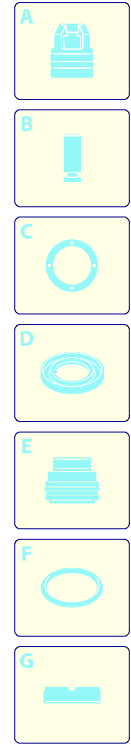

Model PW 1400 TDK PLUS

Version:

Serial number:

Code: **12903**

12/04/2010

Validity	Pos.	Code	Description	Q
	1	3082130	Water coupling kit	1
	2	3480030	Door	1
	3	3480040	Door	1
	4	3480010	Orange casing	1
	5	3480090	Handle	1
	6	3480110	Switch	1
	7	3480170	Brush kit for motor	1
	8	3480190	Electric pump assembly	1
	9	3500090	Fork	1
	10	3500081	Fitting	1
	11	3480130	TSS kit	1
	12	3480150	Piston + seals kit	1
	13	3480140	Valves + seals kit	1
	14	3480020	Base	1
	15	3080580	Cable gland	1
	16	50940	Cable	1
	17	3480060	Accessories carrier	1
	18	3480120	Suction kit	1
	19	3081180	Guard	2
	20	3480160	Fork	1
	21	3081140	Wheel	2

UN_CE_0443-DW

Model PW 1400 TDK PLUS

Version:

Serial number:

Code: **12903**

12/04/2010

Validity	Pos.	Code	Description	Q
	1	3080080	Lance+rotopower	1
	2	3080090	Lance+lance head	1
	3	3480200	Tank	1
	4	3080070	Extension	1
	5	3080060	Gun	1
	6	3500350	High pressure hose	1
	7	3082860	Extension	1
	8	40780	Mini patio brush	1
	9	40788	Adaptor	1
	10	40787	Fixed brush	1