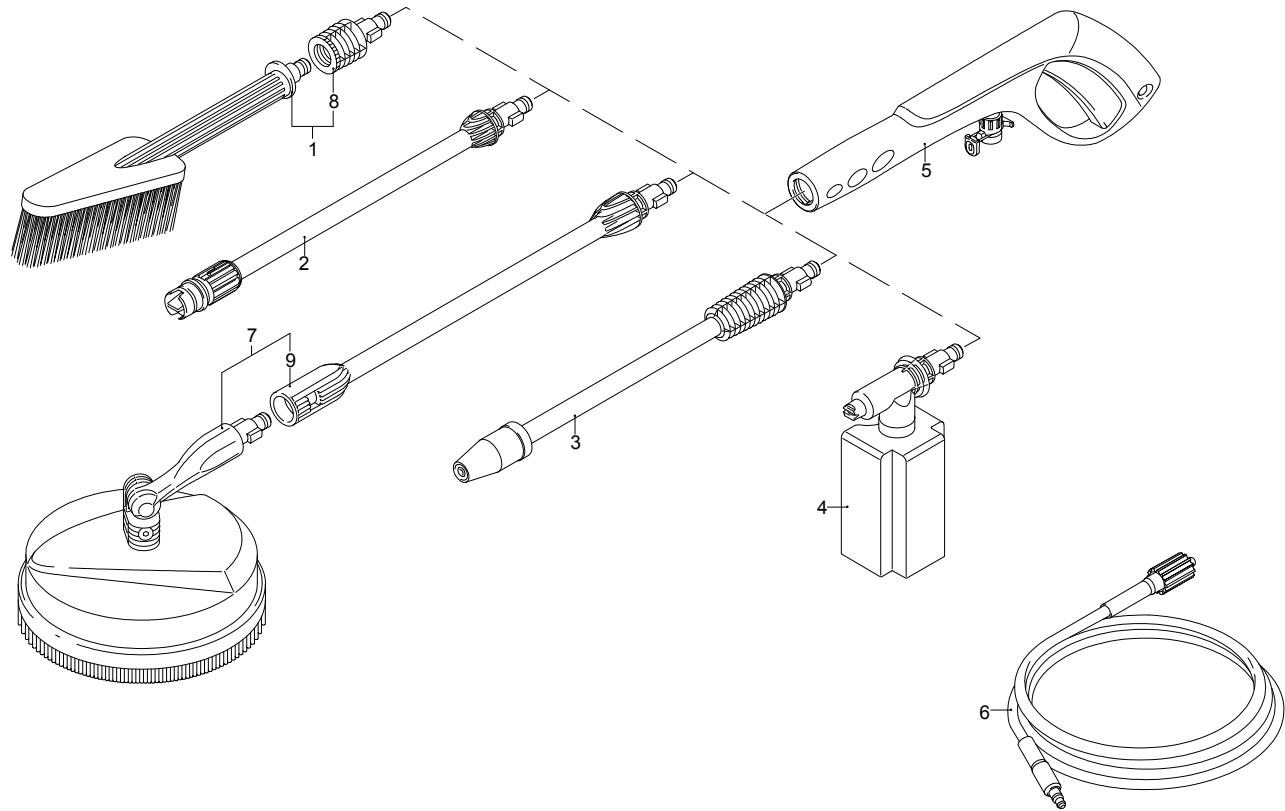

UN_CE_0247-AW

Model PW 1500 SP PLUS

Version:

Serial number:

Code: **12649**

01/02/2010

Validity	Pos.	Code	Description	Q
	1	40787	Fixed brush	1
	2	50970	Lance+lance head	1
	3	50971	Lance+rotopower	1
	4	50972	Tank	1
	5	50991	Gun	1
	6	50969	High pressure hose	1
	7	40780	Mini patio brush	1
	8	40788	Adaptor	1
	9	3082860	Extension	1