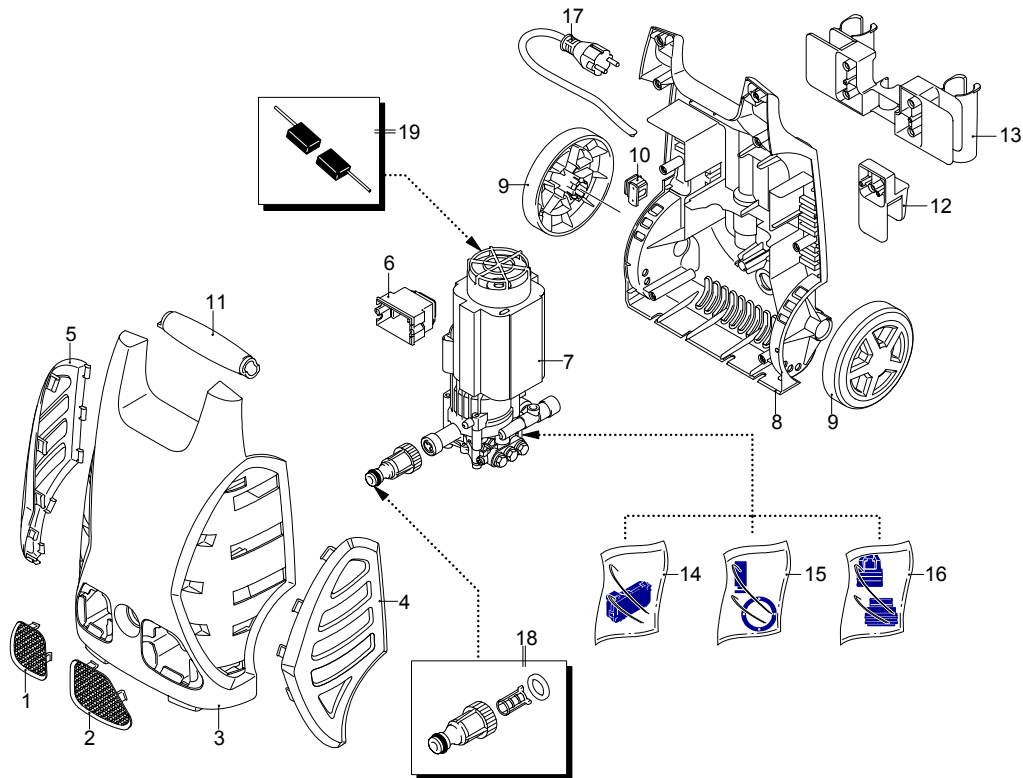

Model PW 1500 SP PLUS

Version:

Serial number:

Code: **12649**

01/02/2010

Validity	Pos.	Code	Description	Q
	1	3080620	Grille	1
	2	3080630	Grille	1
	3	3081200	Orange casing	1
	4	3080270	Door	1
	5	3080260	Door	1
	6	3080170	Box	1
	7	3081210	Electric pump assembly	1
	8	3080100	Base	1
	9	3080150	Wheel	2
	10	3080580	Cable gland	1
	11	3080180	Handle	1
	12	3080280	Accessories carrier	1
	13	3080190	Accessories carrier	1
	14	3081280	TSS kit	1
	15	3081270	Piston + seals kit	1
	16	3081290	Valves + seals kit	1
	17	50940	Cable	1
	18	3082130	Water coupling kit	1
	19	3082580	Brush kit for motor	1

UN_CE_0247-AW

Model PW 1500 SP PLUS

Version:

Serial number:

Code: **12649**

01/02/2010

Validity	Pos.	Code	Description	Q
	1	40787	Fixed brush	1
	2	50970	Lance+lance head	1
	3	50971	Lance+rotopower	1
	4	50972	Tank	1
	5	50991	Gun	1
	6	50969	High pressure hose	1
	7	40780	Mini patio brush	1
	8	40788	Adaptor	1
	9	3082860	Extension	1