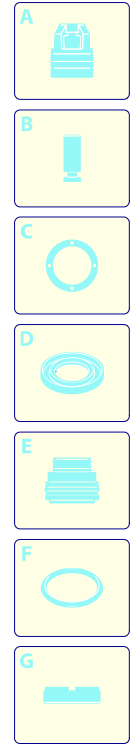

Model PW 1500 SP PLUS

Version:

Serial number:

Code: **12649**

01/02/2010

Validity	Pos.	Code	Description	Q
	1	3080620	Grille	1
	2	3080630	Grille	1
	3	3081200	Orange casing	1
	4	3080270	Door	1
	5	3080260	Door	1
	6	3080170	Box	1
	7	3081210	Electric pump assembly	1
	8	3080100	Base	1
	9	3080150	Wheel	2
	10	3080580	Cable gland	1
	11	3080180	Handle	1
	12	3080280	Accessories carrier	1
	13	3080190	Accessories carrier	1
	14	3081280	TSS kit	1
	15	3081270	Piston + seals kit	1
	16	3081290	Valves + seals kit	1
	17	50940	Cable	1
	18	3082130	Water coupling kit	1
	19	3082580	Brush kit for motor	1

UN_CE_0247-AW

Model PW 1500 SP PLUS

Version:

Serial number:

Code: **12649**

01/02/2010

Validity	Pos.	Code	Description	Q
	1	40787	Fixed brush	1
	2	50970	Lance+lance head	1
	3	50971	Lance+rotopower	1
	4	50972	Tank	1
	5	50991	Gun	1
	6	50969	High pressure hose	1
	7	40780	Mini patio brush	1
	8	40788	Adaptor	1
	9	3082860	Extension	1