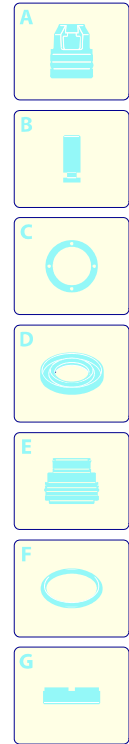

Model PW 1500 SP PLUS

Version:

Serial number:

Code: **12649**

01/02/2010

Validity	Pos.	Code	Description	Q
	1	3080620	Grille	1
	2	3080630	Grille	1
	3	3081200	Orange casing	1
	4	3080270	Door	1
	5	3080260	Door	1
	6	3080170	Box	1
	7	3081210	Electric pump assembly	1
	8	3080100	Base	1
	9	3080150	Wheel	2
	10	3080580	Cable gland	1
	11	3080180	Handle	1
	12	3080280	Accessories carrier	1
	13	3080190	Accessories carrier	1
	14	3081280	TSS kit	1
	15	3081270	Piston + seals kit	1
	16	3081290	Valves + seals kit	1
	17	50940	Cable	1
	18	3082130	Water coupling kit	1
	19	3082580	Brush kit for motor	1

UN_CE_0247-AW

Model PW 1500 SP PLUS

Version:

Serial number:

Code: **12649**

01/02/2010

Validity	Pos.	Code	Description	Q
	1	40787	Fixed brush	1
	2	50970	Lance+lance head	1
	3	50971	Lance+rotopower	1
	4	50972	Tank	1
	5	50991	Gun	1
	6	50969	High pressure hose	1
	7	40780	Mini patio brush	1
	8	40788	Adaptor	1
	9	3082860	Extension	1